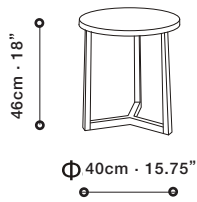

TERI / TOP: Oak or Walnut veneer. BASE: Solid Ash. FINISHES: Grey Oak, Natural Oak or Brown Walnut.

C0600021

C0600022

Grey Oak

Brown Walnut

Natural Oak