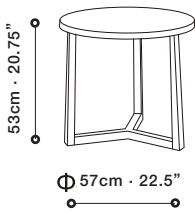

TERI / TOP: Oak or Walnut veneer. BASE: Solid Ash. FINISHES: Grey Oak, Natural Oak or Brown Walnut.

C0600021

C0600022

Grey Oak

Brown Walnut

Natural Oak