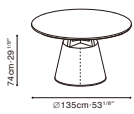

UNITY

VERGE DESK

C05B0803 Table

C05B0806 Table

B50B0807 Table

For C05B0803 only

Eco Leather Upholstered Base, Available in:

Grey Oak Top / FC-11 Base