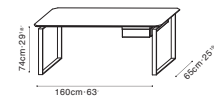

Grey Oak Top / FC-08 Base

Carrara Marble Top / FC-11 Base
(For C05B0806 Only)

Brown Walnut Top / FC-11 Base

Brown Walnut Top / FC-08 Base

*Finish indicated in red will be phased out of stock

C05A0801 Desk

Darkened Steel Base, Top Available in: