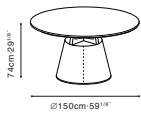

UNITY

VERGE DESK

C05B0803 Table

C05B0806 Table

B50B0807 Table

For C05B0803 only

Eco Leather Upholstered Base, Available in:

Grey Oak Top / FC-11 Base