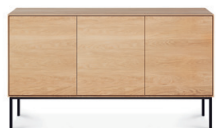

Whitebird sideboard

	length x width x height	oak 
3 doors	150 x 45 x 85 cm 59" x 17.5" x 33.5"	51464
2 doors + 3 drawers	180 x 45 x 80 cm 71" x 17.5" x 31.5"	51468

Blackbird sideboard

	length x width x height	oak  
3 doors	150 x 45 x 85 cm 59" x 17.5" x 33.5"	51481
2 doors + 3 drawers	180 x 45 x 80 cm 71" x 17.5" x 31.5"	51471

Ligna sideboard

	length	oak 
2 doors + 2 drawers	110 cm 43.5"	51114
3 doors + 3 drawers	165 cm 65"	51115
4 doors + 4 drawers	220 cm 86.5"	51116

width x height: 45 x 78 cm | 17.5" x 30.5"

oak + black metal legs

3 doors

oak + black metal legs

3 doors

oak + black metal legs

2 doors + 2 drawers

oak + black metal legs

2 doors + 3 drawers

oak + black metal legs