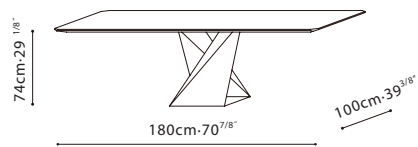

**ZING / TOP:** Available in Black Marquina Marble. **BASE:** Steel base is finished in a Black powder coat.

C05D1203

C05D1204

TOP FINISH :