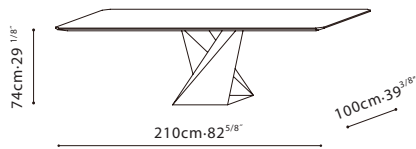

**ZING / TOP:** Available in Black Marquina Marble. **BASE:** Steel base is finished in a Black powder coat.

C05D1203

C05D1204

TOP FINISH :