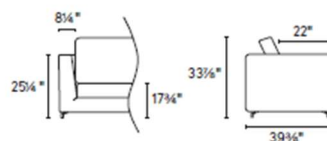

Carré QS

design by Stefano Spessotto

CS3410

This item can be ordered only via e-mail

Technical specifications
see page 100

FABRIC	Frame	Seat cushions	Backrest cushions
Removable	●	●	●
Not removable	-	-	-

LEATHER / BEDFORD	Frame	Seat cushions	Backrest cushions
Removable	-	●	●
Not removable	●	-	-