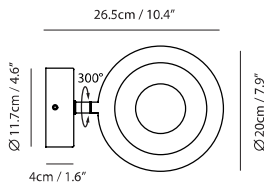

By Li, Hui Lun 李慧倫

matt black

oatmeal

champagne gold + matt black

pearl cocoa + matt black

coral orange + matt black

Measurement : centimeter / inches

Canopy A72
matt black

Ø 11.7cm / 4.6" 4cm / 1.57"

Bracket B4

9cm / 3.5"

OLO XL Wall

Model
SLD-132WRTE

Material
steel, PP

Light Source
LED 14W CRI 90 3000K 938lm

Feature
touch dimmer switch