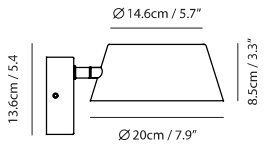

By Li, Hui Lun 李慧倫

matt black

oatmeal

champagne gold + matt black

pearl cocoa + matt black

coral orange + matt black

Measurement : centimeter / inches

Canopy A72
matt black

Ø 11.7cm / 4.6" 4cm / 1.57"

Bracket B4

9cm / 3.5"

OLO XL Wall

Model
SLD-132WRTE

Material
steel, PP

Light Source
LED 14W CRI 90 3000K 938lm

Feature
touch dimmer switch