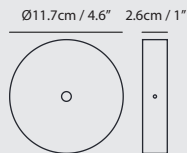

Canopy A
matt black

Bracket A32