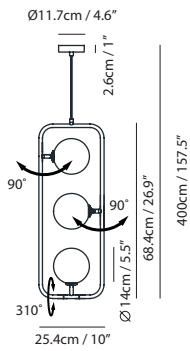

champagne gold

copper

matt black

Canopy A
matt black

Bracket A32

Sircle Pendant PV3

Model
SG-140PV3

Material
mouth-blown glass, steel

Light Source
G9 3 x 5W LED 2700K CRI90

Weight
2.3kg / 5.1lb

- Color**
-  matt opal + champagne gold
 -  matt opal + copper
 -  matt opal + matt black