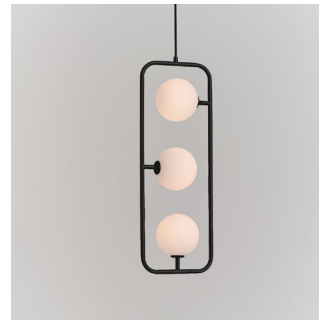

champagne gold

copper

matt black

Canopy A
matt black

Bracket A32

Sircle Pendant PV3

Model
SG-140PV3

Material
mouth-blown glass, steel

Light Source
G9 3 x 5W LED 2700K CRI90

Weight
2.3kg / 5.1lb

- Color**
-  matt opal + champagne gold
 -  matt opal + copper
 -  matt opal + matt black