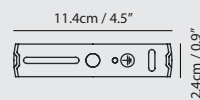

Sircle Pendant PV3

Model
SG-140PV3

Material
mouth-blown glass, steel

Light Source
G9 3 x 5W LED 2700K CRI90

Weight
2.3kg / 5.1lb

1. **Color**
2. matt opal + champagne gold
   - matt opal + copper
   - matt opal + matt black