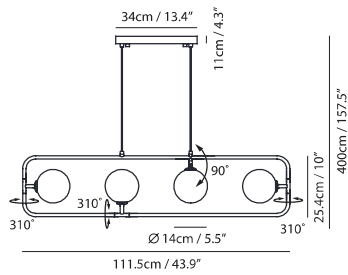

champagne gold

matt black

copper

Sircle Pendant PV3

Model
SG-140PV3

Material
mouth-blown glass, steel

Light Source
G9 LED 3 x 4W 2700K CRI90

Weight
2.3kg / 5lb

- Color**
- matt opal + champagne gold
 - matt opal + matt black
 - matt opal + copper

Sircle Pendant PH4

Model
SG-140PH4

Material
mouth-blown glass, steel

Light Source
G9 4 x 4W LED 2700K CRI90

Weight
5kg / 11lb