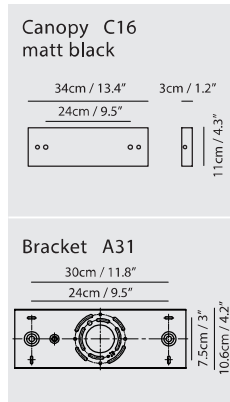

champagne gold

matt black

copper

Sircle Pendant PV3

Model
SG-140PV3

Material
mouth-blown glass, steel

Light Source
G9 LED 3 x 4W 2700K CRI90

Weight
2.3kg / 5lb

- Color**
- matt opal + champagne gold
 - matt opal + matt black
 - matt opal + copper

Sircle Pendant PH4

Model
SG-140PH4

Material
mouth-blown glass, steel

Light Source
G9 4 x 4W LED 2700K CRI90

Weight
5kg / 11lb