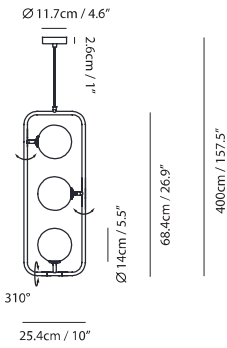

champagne gold

matt black

copper

Sircle Pendant PV3

Model
SG-140PV3

Material
mouth-blown glass, steel

Light Source
G9 LED 3 x 4W 2700K CRI90

Weight
2.3kg / 5lb

- Color**
- matt opal + champagne gold
 - matt opal + matt black
 - matt opal + copper

Sircle Pendant PH4

Model
SG-140PH4

Material
mouth-blown glass, steel

Light Source
G9 4 x 4W LED 2700K CRI90

Weight
5kg / 11lb