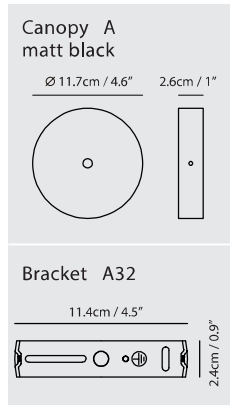

champagne gold

matt black

copper

Sircle Pendant PV3

Model
SG-140PV3

Material
mouth-blown glass, steel

Light Source
G9 LED 3 x 4W 2700K CRI90

Weight
2.3kg / 5lb

- Color**
- matt opal + champagne gold
 - matt opal + matt black
 - matt opal + copper

Sircle Pendant PH4

Model
SG-140PH4

Material
mouth-blown glass, steel

Light Source
G9 4 x 4W LED 2700K CRI90

Weight
5kg / 11lb