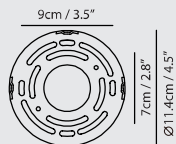

champagne gold

matt black

Canopy A64
champagne gold
matt black

Bracket B4

Sircle Wall

Model
SG-100WV

Material
mouth-blown glass, steel

Light Source
G9 1 x 3W LED 2700K CRI90

Feature
On/Off rocker switch

Weight
1.1kg / 2.4lb

Color

- matt opal + champagne gold
- matt opal + matt black

* Fixture can be installed horizontally, or vertically, in both directions, offering a high degree of flexibility.