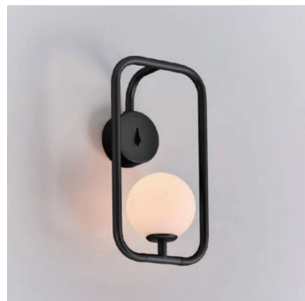

champagne gold

matt black

Canopy A64
champagne gold
matt black

Bracket B4

Sircle Wall

Model
SG-100WV

Material
mouth-blown glass, steel

Light Source
G9 1 x 3W LED 2700K CRI90

Feature
On/Off rocker switch

Weight
1.1kg / 2.4lb

Color

- matt opal + champagne gold
- matt opal + matt black

* Fixture can be installed horizontally, or vertically, in both directions, offering a high degree of flexibility.