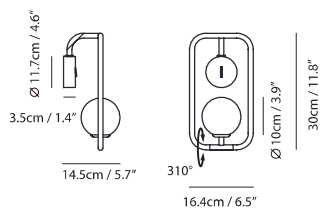

champagne gold

matt black

Canopy A64
champagne gold
matt black

Bracket B4

Sircle Wall

Model
SG-100WV

Material
mouth-blown glass, steel

Light Source
G9 1 x 3W LED 2700K CRI90

Feature
On/Off rocker switch

Weight
1.1kg / 2.4lb

Color

- matt opal + champagne gold
- matt opal + matt black

* Fixture can be installed horizontally, or vertically, in both directions, offering a high degree of flexibility.