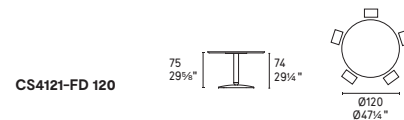

Balance

NOTE Please check all available combinations in the price list