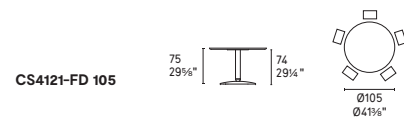

Balance

NOTE Please check all available combinations in the price list