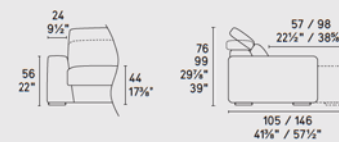

Cast • divano / sofa
CS3420
Voss / S9H Grey

abbinamenti suggeriti · suggested items

fifties

surface

lume

quadrotta

circles

chinese

cast new

CS3420

SCELTA PIEDE AVAILABLE FOOT TYPE

H 4 cm
H 1 5/8"

LEGNO WOOD

P12

H 4 cm
H 1 5/8"

METALLO METAL