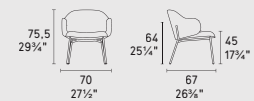

holly ^{new}

CS3417