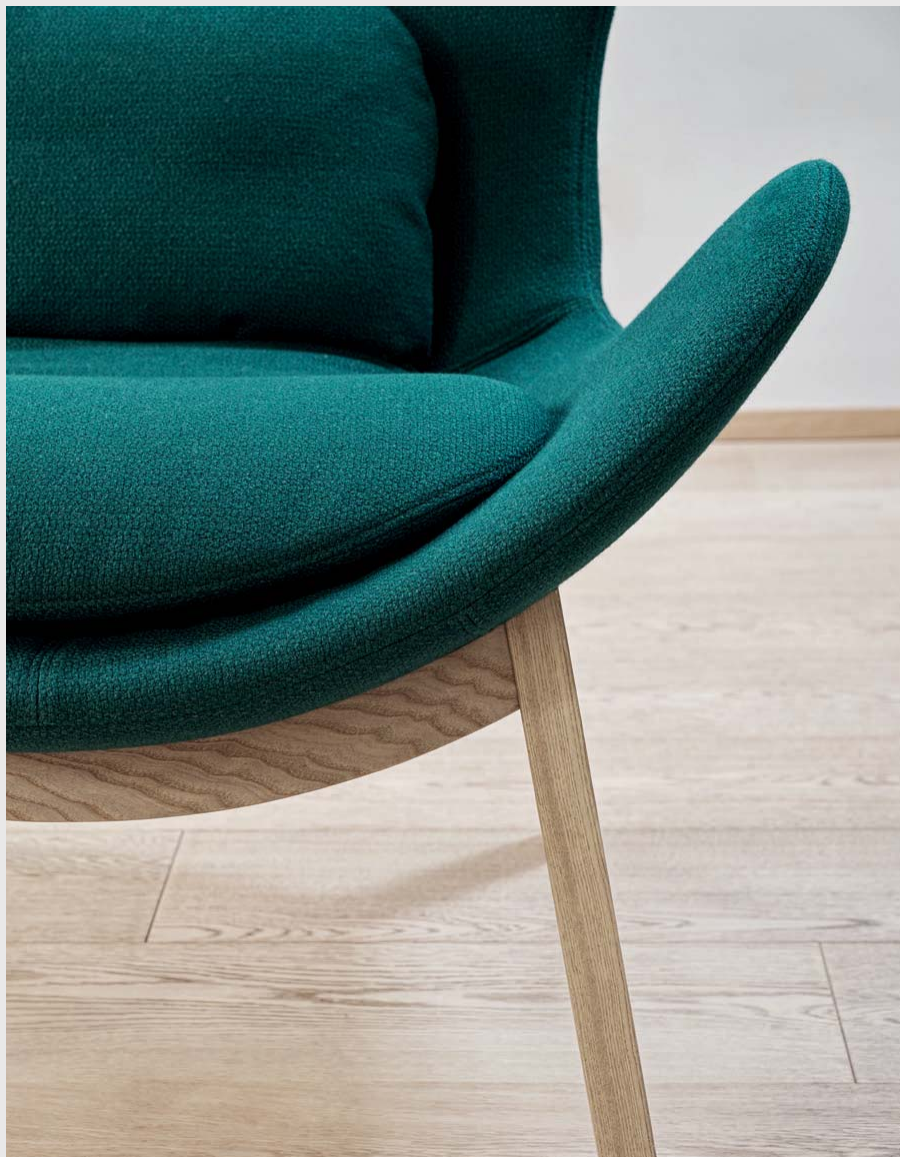

lazy

CS3373-MA

CS3373-WA

CS3373-C

CS3373-MB

CS3373-WB

CS3373-CB

STRUTTURA FRAME

METALLO METAL

P15

P94

P176

LEGNO WOOD

P12

P27

METALLO METAL

P15

P16

P66

P94

LEGENDA KEY

tessuto
fabric

pelle
leather

seduta girevole a 360°
360° swivelling chair

NOTA Per le combinazioni disponibili consultare il listino prezzi - NOTE Please check all available combinations in the price list.