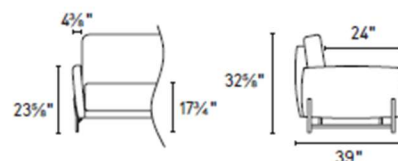

CS3413

This item can be ordered only via e-mail

Technical specifications
see page 104

FABRIC	Frame	Seat cushions	Backrest cushions	Armrest cushion
Removable	●	●	●	●
Not removable	-	-	-	-

LEATHER / BEDFORD	Frame	Seat cushions	Backrest cushions	Armrest cushion
Removable	-	●	●	●
Not removable	●	-	-	-