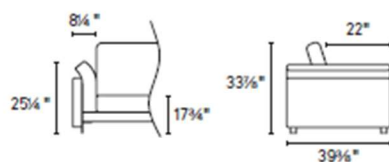

Meridien QS

design by Stefano Spessotto

CS3411

This item can be ordered only via e-mail

Technical specifications
see page 106

FABRIC	Frame	Seat cushions	Backrest cushions	Armrest cushions
Removable	●	●	●	●
Not removable	-	-	-	-

The technical drawing always identifies the left element. The codes indicate the left and right elements respectively.

Meridien

inches
↔ 72 1/4
↗ 39 3/4
↓ 33 3/4
↻ 42.4 ft

DTD200G

2-ER MAXI SOFA

QS

inches
↔ 80 1/4
↗ 39 3/4
↓ 33 3/4
↻ 44 ft