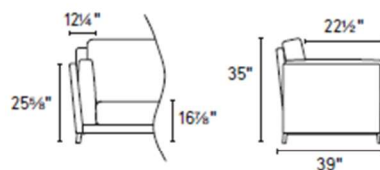

This item can be ordered only via e-mail

Technical specifications
see page 109