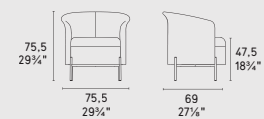

rendez vous ^{new}

CS3418

STRUTTURA FRAME

METALLO METAL

P15 / P1L

P15 / P175

LEGENDA KEY

tessuto
fabric

pelle
leather

seduta girevole a 360°
360° swivelling chair

NOTA Per le combinazioni disponibili consultare il listino prezzi - **NOTE** Please check all available combinations in the price list.