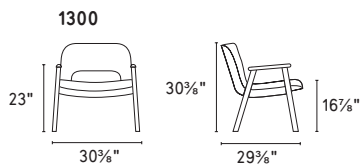

# Baltimora

NEW

Design: Michele Menescardi

CS3406

Technical specifications  
see page 127

**NOTA**  
Lumbar cushion  
included in the model.  
Removable cover.