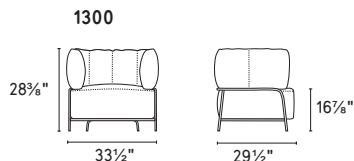

Quadrotta NEW

Design: Archirivolto

CS3409

Technical specifications
see page 130

NOTE

This model is also available with seat and back made of two different materials or finishes. The price refers to the highest category among materials or finishes.

CS3409

FABRIC	Backrest	Seat
Removable	-	-
Not removable	●	●

CS3409 LH

LEATHER	Backrest	Seat
Removable	-	-
Not removable	●	●

CS3409 BI

FABRIC OR LEATHER	Backrest	Seat
Removable	-	-
Not removable	●	●

FOR ORDERS