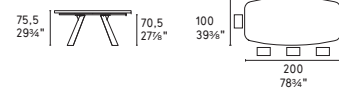

Icaro

CS4115-FB 200