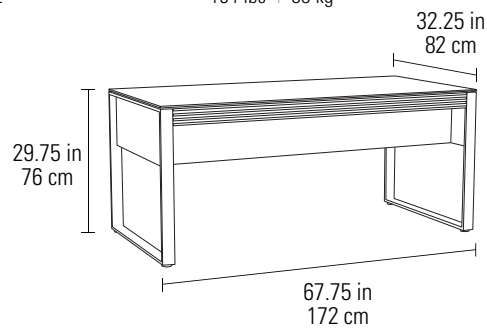

Overall Dimensions (H x W x D) 29.75 x 67.75 x 32.25 in | 76 x 172 x 82 cm
Weight 194 lbs | 88 kg

6507 MOBILE FILE PEDESTAL

- Locking file pedestal with two storage drawers and a letter or legal-file drawer
- Locking casters secure the pedestal in place when desired

Overall Dimensions (H x W x D) 25.25 x 15.5 x 21.5 in | 64 x 39 x 54.5 cm
File Drawer Capacity 40 lbs | 18 kg
Weight 71 lbs | 32 kg

6520 MULTIFUNCTION CABINET

- Includes a pullout printer tray, paper storage shelf, and a supply cabinet with adjustable shelf
- Two supply drawers and a file drawer are secured with one lock
- Lateral file drawer can accommodate letter and/or legal-sized hanging folders

Overall Dimensions (H x W x D) 30 x 47.75 x 18 in | 76.5 x 121 x 46 cm
Printer Compartment (H x W x D) 9.5 x 21.5 x 16 in | 24 x 55 x 40.5 cm
Lateral File Drawer Capacity 50 lbs | 22.5 kg
Printer Tray Capacity 30 lbs | 13.5 kg
Adjustable Shelf Capacity 50 lbs | 22.5 kg
Weight 202 lbs | 92 kg

Overall Dimensions (H x W x D)	30 x 70 x 18 in 76.5 x 178 x 46 cm
Storage Drawer Capacity	25 lbs 11.4 kg
Lateral File Drawer Capacity	50 lbs 22.5 kg
Adjustable Shelf Capacity	50 lbs 22.5 kg
Weight	225 lbs 102 kg