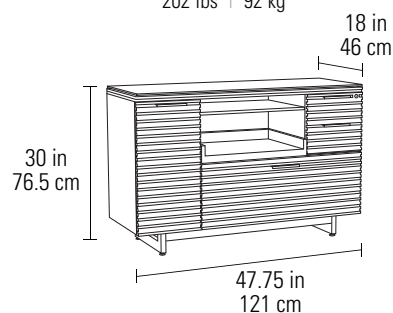

Overall Dimensions (H x W x D) 29.75 x 67.75 x 32.25 in | 76 x 172 x 82 cm
Weight 194 lbs | 88 kg

6507 MOBILE FILE PEDESTAL

- Locking file pedestal with two storage drawers and a letter or legal-file drawer
- Locking casters secure the pedestal in place when desired

Overall Dimensions (H x W x D) 25.25 x 15.5 x 21.5 in | 64 x 39 x 54.5 cm
File Drawer Capacity 40 lbs | 18 kg
Weight 71 lbs | 32 kg

6520 MULTIFUNCTION CABINET

- Includes a pullout printer tray, paper storage shelf, and a supply cabinet with adjustable shelf
- Two supply drawers and a file drawer are secured with one lock
- Lateral file drawer can accommodate letter and/or legal-sized hanging folders

Overall Dimensions (H x W x D) 30 x 47.75 x 18 in | 76.5 x 121 x 46 cm
Printer Compartment (H x W x D) 9.5 x 21.5 x 16 in | 24 x 55 x 40.5 cm
Lateral File Drawer Capacity 50 lbs | 22.5 kg
Printer Tray Capacity 30 lbs | 13.5 kg
Adjustable Shelf Capacity 50 lbs | 22.5 kg
Weight 202 lbs | 92 kg

Overall Dimensions (H x W x D)	30 x 70 x 18 in 76.5 x 178 x 46 cm
Storage Drawer Capacity	25 lbs 11.4 kg
Lateral File Drawer Capacity	50 lbs 22.5 kg
Adjustable Shelf Capacity	50 lbs 22.5 kg
Weight	225 lbs 102 kg