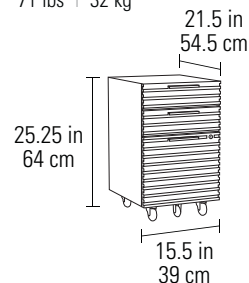

Overall Dimensions (H x W x D) 29.75 x 67.75 x 32.25 in | 76 x 172 x 82 cm
Weight 194 lbs | 88 kg

6507 MOBILE FILE PEDESTAL

- Locking file pedestal with two storage drawers and a letter or legal-file drawer
- Locking casters secure the pedestal in place when desired

Overall Dimensions (H x W x D) 25.25 x 15.5 x 21.5 in | 64 x 39 x 54.5 cm
File Drawer Capacity 40 lbs | 18 kg
Weight 71 lbs | 32 kg

6520 MULTIFUNCTION CABINET

- Includes a pullout printer tray, paper storage shelf, and a supply cabinet with adjustable shelf
- Two supply drawers and a file drawer are secured with one lock
- Lateral file drawer can accommodate letter and/or legal-sized hanging folders

Overall Dimensions (H x W x D) 30 x 47.75 x 18 in | 76.5 x 121 x 46 cm
Printer Compartment (H x W x D) 9.5 x 21.5 x 16 in | 24 x 55 x 40.5 cm
Lateral File Drawer Capacity 50 lbs | 22.5 kg
Printer Tray Capacity 30 lbs | 13.5 kg
Adjustable Shelf Capacity 50 lbs | 22.5 kg
Weight 202 lbs | 92 kg

Overall Dimensions (H x W x D)	30 x 70 x 18 in 76.5 x 178 x 46 cm
Storage Drawer Capacity	25 lbs 11.4 kg
Lateral File Drawer Capacity	50 lbs 22.5 kg
Adjustable Shelf Capacity	50 lbs 22.5 kg
Weight	225 lbs 102 kg