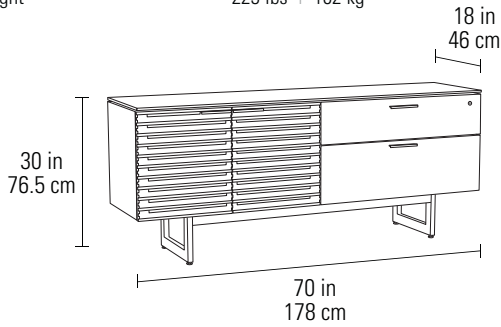

Overall Dimensions (H x W x D) 29.75 x 67.75 x 32.25 in | 76 x 172 x 82 cm
Weight 194 lbs | 88 kg

6507 MOBILE FILE PEDESTAL

- Locking file pedestal with two storage drawers and a letter or legal-file drawer
- Locking casters secure the pedestal in place when desired

Overall Dimensions (H x W x D) 25.25 x 15.5 x 21.5 in | 64 x 39 x 54.5 cm
File Drawer Capacity 40 lbs | 18 kg
Weight 71 lbs | 32 kg

6520 MULTIFUNCTION CABINET

- Includes a pullout printer tray, paper storage shelf, and a supply cabinet with adjustable shelf
- Two supply drawers and a file drawer are secured with one lock
- Lateral file drawer can accommodate letter and/or legal-sized hanging folders

Overall Dimensions (H x W x D) 30 x 47.75 x 18 in | 76.5 x 121 x 46 cm
Printer Compartment (H x W x D) 9.5 x 21.5 x 16 in | 24 x 55 x 40.5 cm
Lateral File Drawer Capacity 50 lbs | 22.5 kg
Printer Tray Capacity 30 lbs | 13.5 kg
Adjustable Shelf Capacity 50 lbs | 22.5 kg
Weight 202 lbs | 92 kg

Overall Dimensions (H x W x D)	30 x 70 x 18 in 76.5 x 178 x 46 cm
Storage Drawer Capacity	25 lbs 11.4 kg
Lateral File Drawer Capacity	50 lbs 22.5 kg
Adjustable Shelf Capacity	50 lbs 22.5 kg
Weight	225 lbs 102 kg