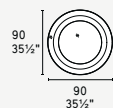

SURFACE

Design by Calligaris Studio

CS5132-P

CS5132-G

NOTA Specchio da fissare a muro in orizzontale o in verticale. / NOTE Mirror to be fitted horizontally or vertically to the wall.

Specchio
Mirror

GMB

GMG