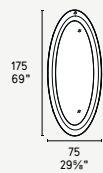

SURFACE

Design by Calligaris Studio

CS5132-P

CS5132-G

NOTA Specchio da fissare a muro in orizzontale o in verticale. / NOTE Mirror to be fitted horizontally or vertically to the wall.

Specchio
Mirror

GMB

GMG