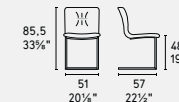

CS1849
CS1849-MTO