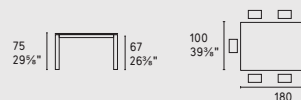

CS4089-R 110

CS4089-R 130

CS4089-R 160

CS4089-R 180

METALLO METAL

CERAMICA CERAMIC

VETRO GLASS

GEW