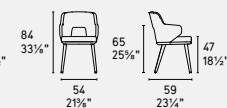

CS1897-MTO

LEGNO WOOD

P12

P15L

P19W

P201

METALLO METAL

P15

P29L

BERGEN

S2N

S2P

S2Q

S2R

MTO

Stoffe e pelli da Programma Made to Order
Fabrics and leathers from the Made to Order Program

NOTA Per le combinazioni disponibili consultare il listino prezzi · NOTE Please check all available combinations in the price list.