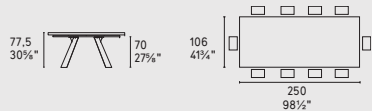

CS4115-FR A 250