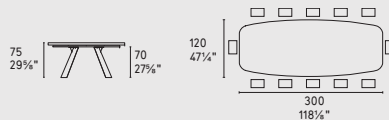

CS4115-FB 300 MTO **new**