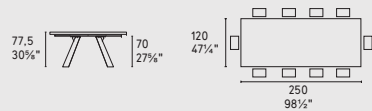

CS4115-FR 250