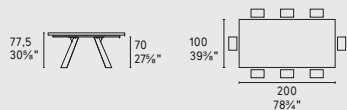

MTO
Programma Made to Order
Made to Order Program

CS4115-FR 200