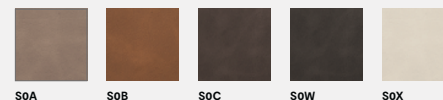

VINTAGE

MTO
Stoffe e pelli da
Programma Made to Order
Fabrics and leathers from
the Made to Order Program