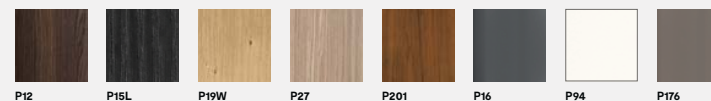

CS1841
CS1841-MTO

CS1874-MTO 180

CS1874-MTO 360

CS1873-MTO

LEGNO WOOD

METALLO METAL

VENICE