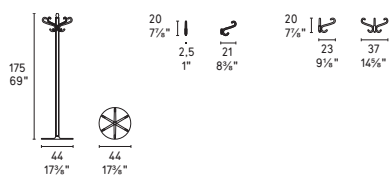

# medusa

design by Archirivolto

CS5080

CS5080-1

CS5080-3

METALLO METAL

P63

P93