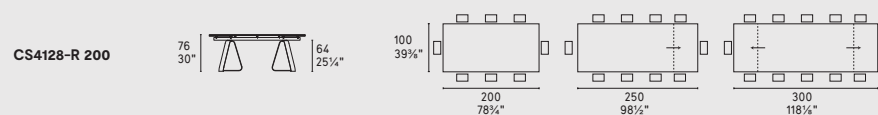

MTO
Programma Made to Order
Made to Order Program