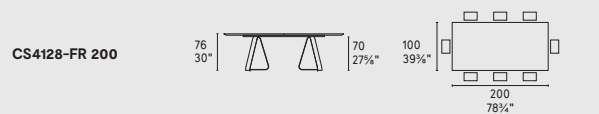

MTO
Programma Made to Order
Made to Order Program