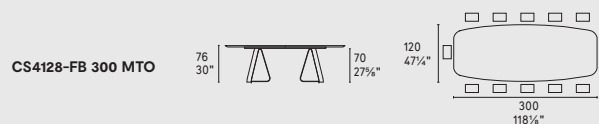

MTO
Programma Made to Order
Made to Order Program