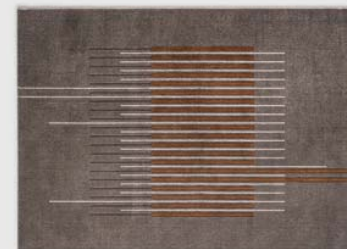

Sunshine · tavolo / table
CS4128-S
P15 / P33L / P18C

abbinamenti suggeriti · suggested items

gala

fifties

lily

secret

surface

renee