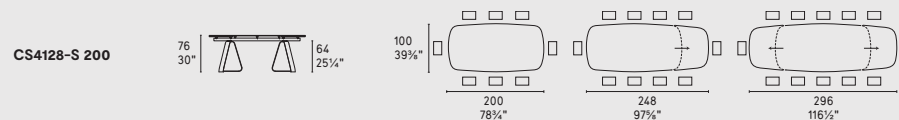

MTO
Programma Made to Order
Made to Order Program