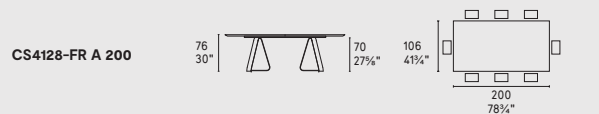

MTO
Programma Made to Order
Made to Order Program