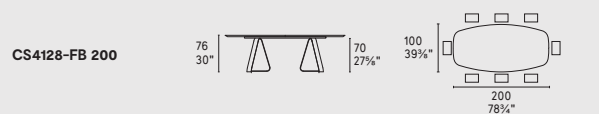

MTO
Programma Made to Order
Made to Order Program