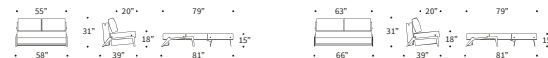

### CUBED DARK WOOD

Design by Per Weiss, Oliver & Lukas WeissKrogh 2009, 2015

Bed sizes: 55"x79" & 63"x79" | Solid wood frame with No-zag Spring comfort, see page 96 | Legs in dark lacquered oak | Bedding box | Shown in 527 Mixed Dance Natural | Shown fabrics: 2-4 weeks delivery time | Other fabric options with 12-14 weeks delivery time, see pages 98-99 | Scan the QR code to see additional features on our website.