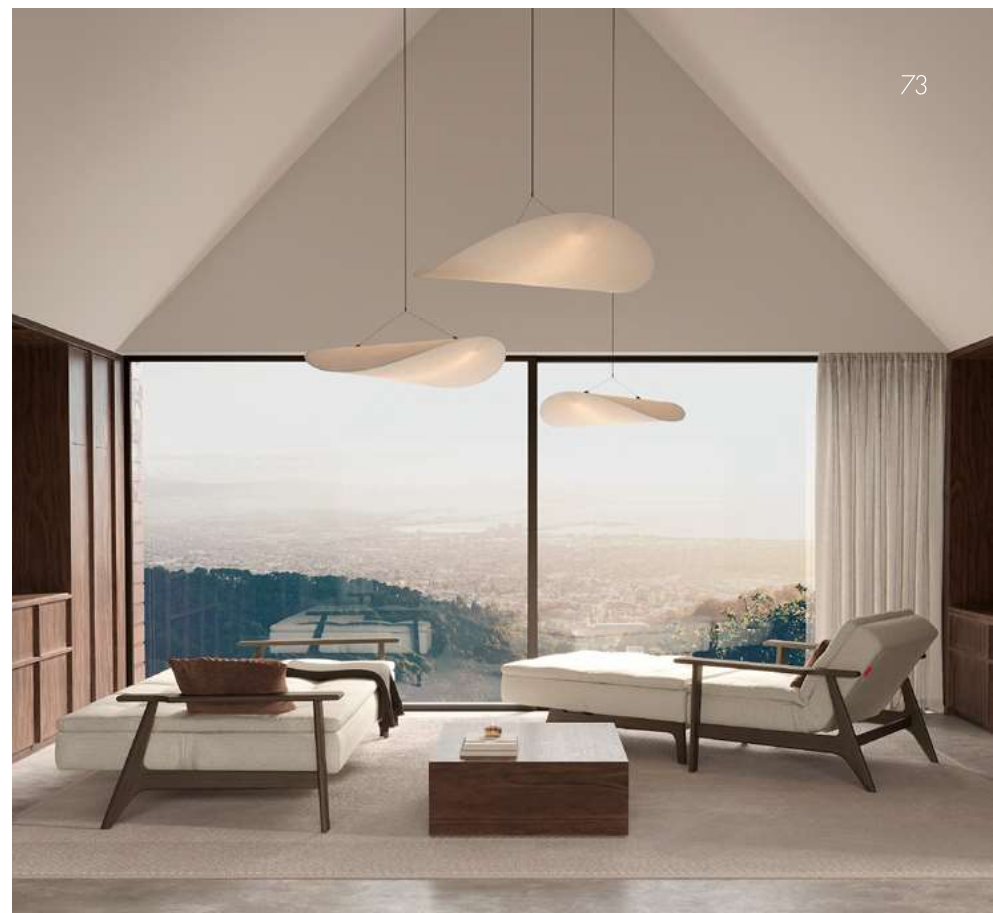

# DUBLEXO FREJ

DUBLEXO FREJ SMOKED OAK & DUBLEXO EIK SMOKED OAK

Design by Per Weiss, Oliver & Lukas WeissKrogh 2011, 2015

Bed size: 45" x 83" | Chair/Lounger size: 45" x 35" | Metal frame with Pocket Spring Dual comfort, see page 95 | Arms & legs in smoked oak | Shown in 527 Mixed Dance Natural | Shown fabrics: 2-4 weeks delivery time | Other fabric options with 12-14 weeks delivery time, see pages 98-99 | Scan the QR code to see additional features on our website.