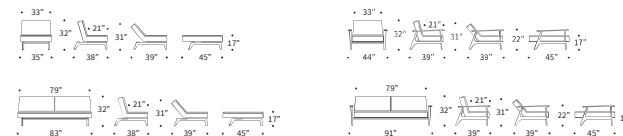

# DUBLEXO FREJ

DUBLEXO FREJ SMOKED OAK & DUBLEXO EIK SMOKED OAK

Design by Per Weiss, Oliver & Lukas WeissKrogh 2011, 2015

Bed size: 45" x 83" | Chair/Lounger size: 45" x 35" | Metal frame with Pocket Spring Dual comfort, see page 95 | Arms & legs in smoked oak | Shown in 527 Mixed Dance Natural | Shown fabrics: 2-4 weeks delivery time | Other fabric options with 12-14 weeks delivery time, see pages 98-99 | Scan the QR code to see additional features on our website.