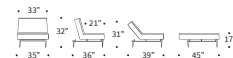

MID-CENTURY MODERN

DUBLEXO STYLETTO

85

MID-CENTURY MODERN

87

DUBLEXO STYLETTO DARK WOOD WITH ARMS

Design by Per Weiss 2011

Bed size: 45" x 83" | Chair/Lounger size: 45" x 35" | Metal frame with Pocket Spring Dual comfort, see page 95 | Legs in dark lacquered oak | Shown in 527 Mixed Dance Natural | Shown fabrics: 2-4 weeks delivery time | Other fabric options with 12-14 weeks delivery time, see pages 98-99 | Scan the QR code to see additional features on our website.