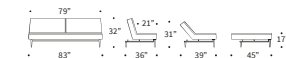

MID-CENTURY MODERN

DUBLEXO STYLETTO

85

MID-CENTURY MODERN

87

DUBLEXO STYLETTO DARK WOOD WITH ARMS

Design by Per Weiss 2011

Bed size: 45" x 83" | Chair/Lounger size: 45" x 35" | Metal frame with Pocket Spring Dual comfort, see page 95 | Legs in dark lacquered oak | Shown in 527 Mixed Dance Natural | Shown fabrics: 2-4 weeks delivery time | Other fabric options with 12-14 weeks delivery time, see pages 98-99 | Scan the QR code to see additional features on our website.