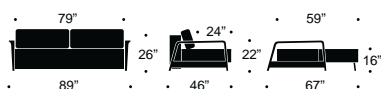

Bed size: 63" x 79" / **Comfort:** Excess Pocket Spring, see page 93 / **Arms & Legs:** Walnut veneer / **Frame:** Matt black steel / **Shown in:** Fabric 527 Mixed Dance Natural / The shown fabrics are in stock in the USA warehouse. For more fabric options, see page 94

Product name:
Ran Deluxe Excess Lounger

Design by:
**Studio WeissKrogh
& Per Weiss / 2016**

Category:
05 Slyders

79

Bed size: 63" x 79" / **Comfort:** Excess Pocket Spring, see page 93 / **Arms & Legs:** Walnut veneer / **Frame:** Matt black steel / **Shown in:** Fabric 578 Kenya Taupe / The shown fabric is in stock in the USA warehouse. For more fabric options, see page 94