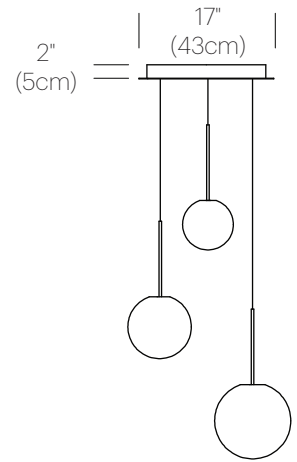

BOLA SPHERE CHANDELIER

DESCRIPTION

Bola Sphere Chandelier can be suspended in a variety of custom arrangements. With Bola Sphere Chandelier, up to 12 lamps** can be grouped together in a variety of mixed globe sizes to form stunning luminaire displays. The size and shape of the grouping is controlled by lamp quantity and positioning relative to the chandelier canopy.

CHROME

BRASS

ROSE GOLD

GUNMETAL

CHANDELIER CANOPY

WHITE

PACKAGING WEIGHT AND DIMENSIONS

BOLA SPH 4	2.6LBS	10" X 9" X 8.5"
	1.2KG	25cm X 23cm X 22cm
BOLA SPH 5	3LBS	10" X 9" X 8.5"
	1.4KG	25cm X 23cm X 22cm
BOLA SPH 6	3.5LBS	11.5" X 9" X 10.5"
	1.6KG	29cm X 23cm X 27cm
BOLA SPH 8	5LBS	12" X 12" X 12.25"
	2.28KG	30cm X 30cm X 31cm
BOLA SPH 10	5.5LBS	14" X 14" X 16.5"
	2.5KG	36cm X 36cm X 42cm
BOLA SPH 12	7.2LBS	18" X 18" X 18"
	3.3KG	46cm X 46cm X 46cm
BOLA CAN 17	15LBS	22" X 22" X 6"
	6.8KG	56cm X 56cm X 15cm
BOLA CAN 26	30LBS	32" X 32" X 6"
	13.6KG	81cm X 81cm X 15cm

**Maximum: 5x Lamps for 17" Canopy, 12x Lamps for 26" Canopy.

DIMENSIONS

BOLA SPHERE 4, 5, 6, 8, 10, 12

BOLA SPHERE CHANDELIER
5, 6, 8

BOLA SPHERE CHANDELIER
6, 8, 10

BOLA SPHERE CHANDELIER
8, 10, 12

BOLA SPHERE CHANDELIER
5, 6, 8, 10

BOLA SPHERE CHANDELIER
6, 8, 10, 12

BOLA SPHERE CHANDELIER
4, 5, 6, 8, 10

BOLA SPHERE CHANDELIER
5, 6, 8, 10, 12

BOLA SPHERE CHANDELIER
4, 5, 6, 8, 10, 12

BOLA SPHERE CHANDELIER
4, 5, 6, 8, 10, 12 (X2)