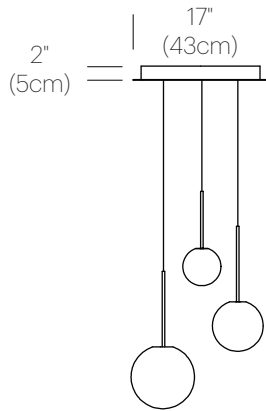

CHROME

BRASS

ROSE GOLD

GUNMETAL

CHANDELIER CANOPY

WHITE

PACKAGING WEIGHT AND DIMENSIONS

BOLA SPH 4	2.6LBS	10" X 9" X 8.5"
	1.2KG	25cm X 23cm X 22cm
BOLA SPH 5	3LBS	10" X 9" X 8.5"
	1.4KG	25cm X 23cm X 22cm
BOLA SPH 6	3.5LBS	11.5" X 9" X 10.5"
	1.6KG	29cm X 23cm X 27cm
BOLA SPH 8	5LBS	12" X 12" X 12.25"
	2.28KG	30cm X 30cm X 31cm
BOLA SPH 10	5.5LBS	14" X 14" X 16.5"
	2.5KG	36cm X 36cm X 42cm
BOLA SPH 12	7.2LBS	18" X 18" X 18"
	3.3KG	46cm X 46cm X 46cm
BOLA CAN 17	15LBS	22" X 22" X 6"
	6.8KG	56cm X 56cm X 15cm
BOLA CAN 26	30LBS	32" X 32" X 6"
	13.6KG	81cm X 81cm X 15cm

**Maximum: 5x Lamps for 17" Canopy, 12x Lamps for 26" Canopy.

DIMENSIONS

BOLA SPHERE 4, 5, 6, 8, 10, 12

BOLA SPHERE CHANDELIER
5, 6, 8

BOLA SPHERE CHANDELIER
6, 8, 10

BOLA SPHERE CHANDELIER
8, 10, 12

BOLA SPHERE CHANDELIER
5, 6, 8, 10

BOLA SPHERE CHANDELIER
6, 8, 10, 12

BOLA SPHERE CHANDELIER
4, 5, 6, 8, 10

BOLA SPHERE CHANDELIER
5, 6, 8, 10, 12

BOLA SPHERE CHANDELIER
4, 5, 6, 8, 10, 12

BOLA SPHERE CHANDELIER
4, 5, 6, 8, 10, 12 (X2)