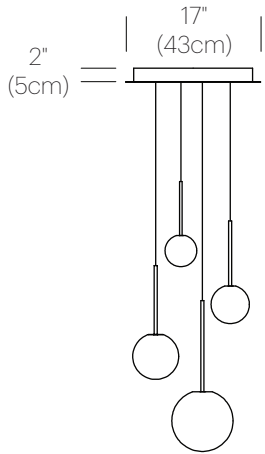

CHROME

BRASS

ROSE GOLD

GUNMETAL

CHANDELIER CANOPY

WHITE

PACKAGING WEIGHT AND DIMENSIONS

BOLA SPH 4	2.6LBS	10" X 9" X 8.5"
	1.2KG	25cm X 23cm X 22cm
BOLA SPH 5	3LBS	10" X 9" X 8.5"
	1.4KG	25cm X 23cm X 22cm
BOLA SPH 6	3.5LBS	11.5" X 9" X 10.5"
	1.6KG	29cm X 23cm X 27cm
BOLA SPH 8	5LBS	12" X 12" X 12.25"
	2.28KG	30cm X 30cm X 31cm
BOLA SPH 10	5.5LBS	14" X 14" X 16.5"
	2.5KG	36cm X 36cm X 42cm
BOLA SPH 12	7.2LBS	18" X 18" X 18"
	3.3KG	46cm X 46cm X 46cm
BOLA CAN 17	15LBS	22" X 22" X 6"
	6.8KG	56cm X 56cm X 15cm
BOLA CAN 26	30LBS	32" X 32" X 6"
	13.6KG	81cm X 81cm X 15cm

**Maximum: 5x Lamps for 17" Canopy, 12x Lamps for 26" Canopy.

DIMENSIONS

BOLA SPHERE 4, 5, 6, 8, 10, 12

BOLA SPHERE CHANDELIER
5, 6, 8

BOLA SPHERE CHANDELIER
6, 8, 10

BOLA SPHERE CHANDELIER
8, 10, 12

BOLA SPHERE CHANDELIER
5, 6, 8, 10

BOLA SPHERE CHANDELIER
6, 8, 10, 12

BOLA SPHERE CHANDELIER
4, 5, 6, 8, 10

BOLA SPHERE CHANDELIER
5, 6, 8, 10, 12

BOLA SPHERE CHANDELIER
4, 5, 6, 8, 10, 12

BOLA SPHERE CHANDELIER
4, 5, 6, 8, 10, 12 (X2)