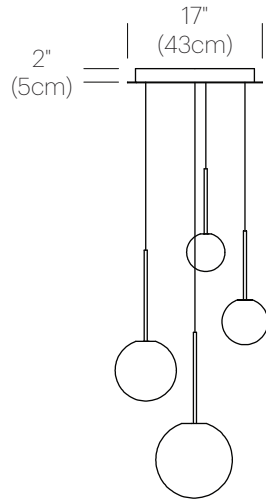

BOLA SPHERE CHANDELIER

DESCRIPTION

Bola Sphere Chandelier can be suspended in a variety of custom arrangements. With Bola Sphere Chandelier, up to 12 lamps** can be grouped together in a variety of mixed globe sizes to form stunning luminaire displays. The size and shape of the grouping is controlled by lamp quantity and positioning relative to the chandelier canopy.

CHROME

BRASS

ROSE GOLD

GUNMETAL

CHANDELIER CANOPY

WHITE

PACKAGING WEIGHT AND DIMENSIONS

BOLA SPH 4	2.6LBS	10" X 9" X 8.5"
	1.2KG	25cm X 23cm X 22cm
BOLA SPH 5	3LBS	10" X 9" X 8.5"
	1.4KG	25cm X 23cm X 22cm
BOLA SPH 6	3.5LBS	11.5" X 9" X 10.5"
	1.6KG	29cm X 23cm X 27cm
BOLA SPH 8	5LBS	12" X 12" X 12.25"
	2.28KG	30cm X 30cm X 31cm
BOLA SPH 10	5.5LBS	14" X 14" X 16.5"
	2.5KG	36cm X 36cm X 42cm
BOLA SPH 12	7.2LBS	18" X 18" X 18"
	3.3KG	46cm X 46cm X 46cm
BOLA CAN 17	15LBS	22" X 22" X 6"
	6.8KG	56cm X 56cm X 15cm
BOLA CAN 26	30LBS	32" X 32" X 6"
	13.6KG	81cm X 81cm X 15cm

**Maximum: 5x Lamps for 17" Canopy, 12x Lamps for 26" Canopy.

DIMENSIONS

BOLA SPHERE 4, 5, 6, 8, 10, 12

BOLA SPHERE CHANDELIER
5, 6, 8

BOLA SPHERE CHANDELIER
6, 8, 10

BOLA SPHERE CHANDELIER
8, 10, 12

BOLA SPHERE CHANDELIER
5, 6, 8, 10

BOLA SPHERE CHANDELIER
6, 8, 10, 12

BOLA SPHERE CHANDELIER
4, 5, 6, 8, 10

BOLA SPHERE CHANDELIER
5, 6, 8, 10, 12

BOLA SPHERE CHANDELIER
4, 5, 6, 8, 10, 12

BOLA SPHERE CHANDELIER
4, 5, 6, 8, 10, 12 (X2)