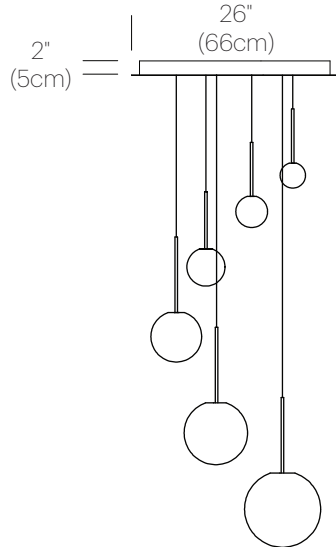

BOLA SPHERE CHANDELIER

DESCRIPTION

Bola Sphere Chandelier can be suspended in a variety of custom arrangements. With Bola Sphere Chandelier, up to 12 lamps** can be grouped together in a variety of mixed globe sizes to form stunning luminaire displays. The size and shape of the grouping is controlled by lamp quantity and positioning relative to the chandelier canopy.

CHROME

BRASS

ROSE GOLD

GUNMETAL

CHANDELIER CANOPY

WHITE

PACKAGING WEIGHT AND DIMENSIONS

BOLA SPH 4	2.6LBS	10" X 9" X 8.5"
	1.2KG	25cm X 23cm X 22cm
BOLA SPH 5	3LBS	10" X 9" X 8.5"
	1.4KG	25cm X 23cm X 22cm
BOLA SPH 6	3.5LBS	11.5" X 9" X 10.5"
	1.6KG	29cm X 23cm X 27cm
BOLA SPH 8	5LBS	12" X 12" X 12.25"
	2.28KG	30cm X 30cm X 31cm
BOLA SPH 10	5.5LBS	14" X 14" X 16.5"
	2.5KG	36cm X 36cm X 42cm
BOLA SPH 12	7.2LBS	18" X 18" X 18"
	3.3KG	46cm X 46cm X 46cm
BOLA CAN 17	15LBS	22" X 22" X 6"
	6.8KG	56cm X 56cm X 15cm
BOLA CAN 26	30LBS	32" X 32" X 6"
	13.6KG	81cm X 81cm X 15cm

**Maximum: 5x Lamps for 17" Canopy, 12x Lamps for 26" Canopy.

DIMENSIONS

BOLA SPHERE 4, 5, 6, 8, 10, 12

BOLA SPHERE CHANDELIER
5, 6, 8

BOLA SPHERE CHANDELIER
6, 8, 10

BOLA SPHERE CHANDELIER
8, 10, 12

BOLA SPHERE CHANDELIER
5, 6, 8, 10

BOLA SPHERE CHANDELIER
6, 8, 10, 12

BOLA SPHERE CHANDELIER
4, 5, 6, 8, 10

BOLA SPHERE CHANDELIER
5, 6, 8, 10, 12

BOLA SPHERE CHANDELIER
4, 5, 6, 8, 10, 12

BOLA SPHERE CHANDELIER
4, 5, 6, 8, 10, 12 (X2)