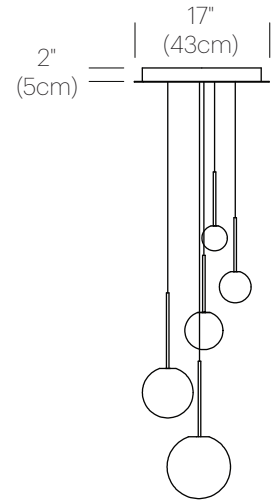

BOLA SPHERE CHANDELIER

DESCRIPTION

Bola Sphere Chandelier can be suspended in a variety of custom arrangements. With Bola Sphere Chandelier, up to 12 lamps** can be grouped together in a variety of mixed globe sizes to form stunning luminaire displays. The size and shape of the grouping is controlled by lamp quantity and positioning relative to the chandelier canopy.

CHROME

BRASS

ROSE GOLD

GUNMETAL

CHANDELIER CANOPY

WHITE

PACKAGING WEIGHT AND DIMENSIONS

BOLA SPH 4	2.6LBS	10" X 9" X 8.5"
	1.2KG	25cm X 23cm X 22cm
BOLA SPH 5	3LBS	10" X 9" X 8.5"
	1.4KG	25cm X 23cm X 22cm
BOLA SPH 6	3.5LBS	11.5" X 9" X 10.5"
	1.6KG	29cm X 23cm X 27cm
BOLA SPH 8	5LBS	12" X 12" X 12.25"
	2.28KG	30cm X 30cm X 31cm
BOLA SPH 10	5.5LBS	14" X 14" X 16.5"
	2.5KG	36cm X 36cm X 42cm
BOLA SPH 12	7.2LBS	18" X 18" X 18"
	3.3KG	46cm X 46cm X 46cm
BOLA CAN 17	15LBS	22" X 22" X 6"
	6.8KG	56cm X 56cm X 15cm
BOLA CAN 26	30LBS	32" X 32" X 6"
	13.6KG	81cm X 81cm X 15cm

**Maximum: 5x Lamps for 17" Canopy, 12x Lamps for 26" Canopy.

DIMENSIONS

BOLA SPHERE 4, 5, 6, 8, 10, 12

BOLA SPHERE CHANDELIER
5, 6, 8

BOLA SPHERE CHANDELIER
6, 8, 10

BOLA SPHERE CHANDELIER
8, 10, 12

BOLA SPHERE CHANDELIER
5, 6, 8, 10

BOLA SPHERE CHANDELIER
6, 8, 10, 12

BOLA SPHERE CHANDELIER
4, 5, 6, 8, 10

BOLA SPHERE CHANDELIER
5, 6, 8, 10, 12

BOLA SPHERE CHANDELIER
4, 5, 6, 8, 10, 12

BOLA SPHERE CHANDELIER
4, 5, 6, 8, 10, 12 (X2)