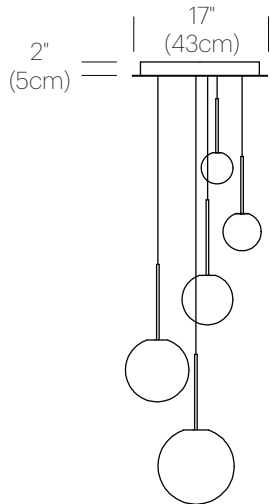

BOLA SPHERE CHANDELIER

DESCRIPTION

Bola Sphere Chandelier can be suspended in a variety of custom arrangements. With Bola Sphere Chandelier, up to 12 lamps** can be grouped together in a variety of mixed globe sizes to form stunning luminaire displays. The size and shape of the grouping is controlled by lamp quantity and positioning relative to the chandelier canopy.

CHROME

BRASS

ROSE GOLD

GUNMETAL

CHANDELIER CANOPY

WHITE

PACKAGING WEIGHT AND DIMENSIONS

BOLA SPH 4	2.6LBS	10" X 9" X 8.5"
	1.2KG	25cm X 23cm X 22cm
BOLA SPH 5	3LBS	10" X 9" X 8.5"
	1.4KG	25cm X 23cm X 22cm
BOLA SPH 6	3.5LBS	11.5" X 9" X 10.5"
	1.6KG	29cm X 23cm X 27cm
BOLA SPH 8	5LBS	12" X 12" X 12.25"
	2.28KG	30cm X 30cm X 31cm
BOLA SPH 10	5.5LBS	14" X 14" X 16.5"
	2.5KG	36cm X 36cm X 42cm
BOLA SPH 12	7.2LBS	18" X 18" X 18"
	3.3KG	46cm X 46cm X 46cm
BOLA CAN 17	15LBS	22" X 22" X 6"
	6.8KG	56cm X 56cm X 15cm
BOLA CAN 26	30LBS	32" X 32" X 6"
	13.6KG	81cm X 81cm X 15cm

**Maximum: 5x Lamps for 17" Canopy, 12x Lamps for 26" Canopy.

DIMENSIONS

BOLA SPHERE 4, 5, 6, 8, 10, 12

BOLA SPHERE CHANDELIER
5, 6, 8

BOLA SPHERE CHANDELIER
6, 8, 10

BOLA SPHERE CHANDELIER
8, 10, 12

BOLA SPHERE CHANDELIER
5, 6, 8, 10

BOLA SPHERE CHANDELIER
6, 8, 10, 12

BOLA SPHERE CHANDELIER
4, 5, 6, 8, 10

BOLA SPHERE CHANDELIER
5, 6, 8, 10, 12

BOLA SPHERE CHANDELIER
4, 5, 6, 8, 10, 12

BOLA SPHERE CHANDELIER
4, 5, 6, 8, 10, 12 (X2)