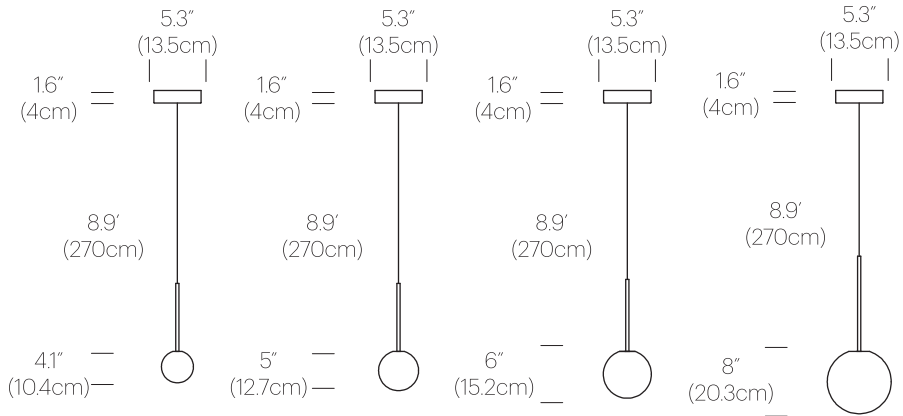

Luminaire Efficacy: 48Lm/W (4", 5"), 66 Lm/W (6"), 80Lm/W (8", 10", 12", 16")

Color Rendition Index: 95 CRI

50K hour lifespan

Cord Length: 8.9' (2.7m) (Field cuttable)

CERTIFICATIONS  

## DIMENSIONS

BOLA SPHERE 4, 5, 6, 8, 10, 12, 16

## PACKAGING WEIGHT AND DIMENSIONS

|                |                 |  |
|----------------|-----------------|--|
| Bola Sphere 4  | 2.6LBS<br>1.2KG | 10" X 9" X 8.5"<br>25cm X 23cm X 22cm    |
| Bola Sphere 5  | 3LBS<br>1.4KG   | 10" X 9" X 8.5"<br>25cm X 23cm X 22cm    |
| Bola Sphere 6  | 3.5LBS<br>1.6KG | 11.5" X 9" X 10.5"<br>29cm X 23cm X 27cm |
| Bola Sphere 8  | 5LBS<br>2.28KG  | 12" X 12" X 12.25"<br>30cm X 30cm X 31cm |
| Bola Sphere 10 | 5.5LBS<br>2.5KG | 14" X 14" X 16.5"<br>36cm X 36cm X 42cm  |
| Bola Sphere 12 | 7.2LBS<br>3.3KG | 18" X 18" X 18"<br>46cm X 46cm X 46cm    |
| Bola Sphere 16 | 8LBS<br>3.6KG   | 20" X 20" X 20"<br>51cm X 51cm X 51cm    |