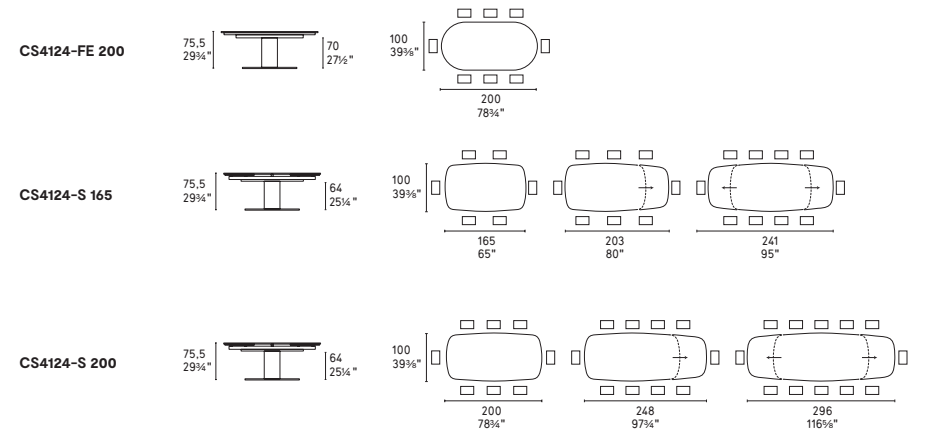

Tables

Cameo

design by Gino Carollo

Cameo

Cameo table CS4124-S • Holly chair CS2037 P15 / S0Y

Cameo table CS4124-S P29L / P14C
Holly chair CS2037 P29L / S0Y

Cameo table CS4124-FE P94 / P9C
Carmen chair CS2052

Cameo table CS4124-S P94 / P33L / P9C

Cameo

NOTE Please check all available combinations in the price list