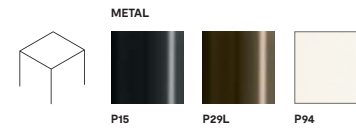

Tables

Cameo

design by Gino Carollo

Cameo

Cameo table CS4124-S • Holly chair CS2037 P15 / S0Y

Cameo table CS4124-S P29L / P14C
Holly chair CS2037 P29L / S0Y

Cameo table CS4124-FE P94 / P9C
Carmen chair CS2052

Cameo table CS4124-S P94 / P33L / P9C

Cameo

NOTE Please check all available combinations in the price list