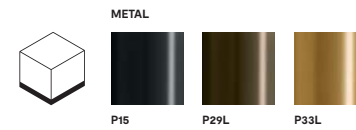

Cameo

NOTE Please check all available combinations in the price list