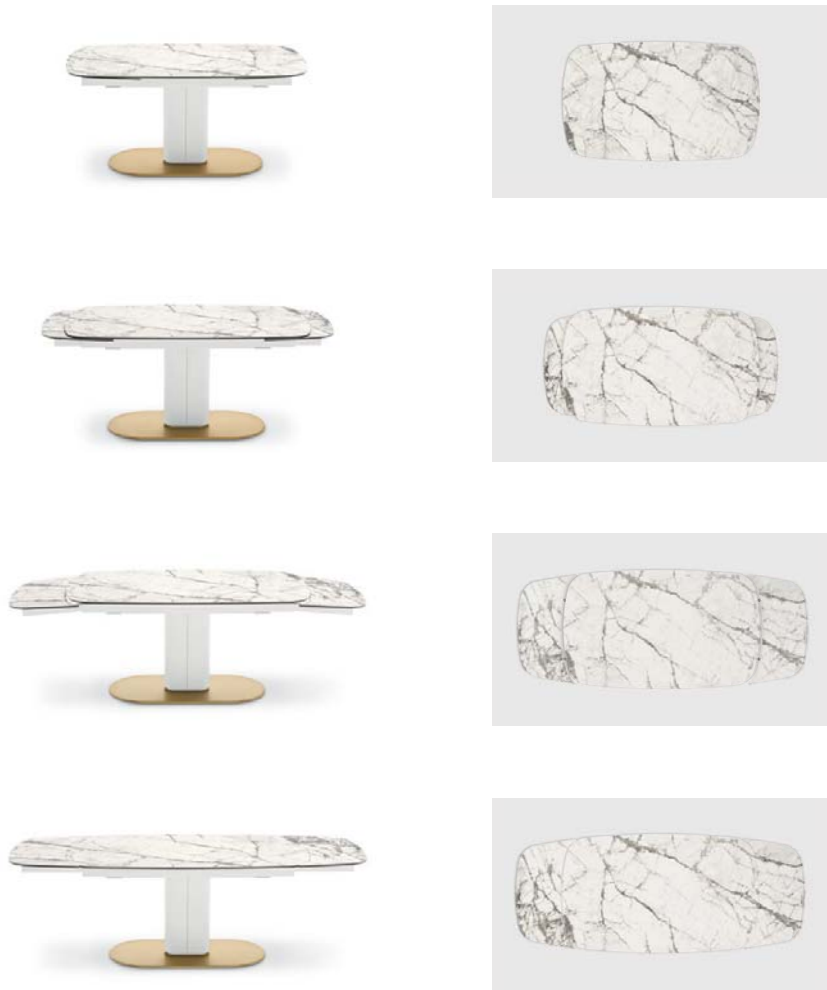

Tables

Cameo

design by Gino Carollo

Cameo

Cameo table CS4124-S • Holly chair CS2037 P15 / S0Y

Cameo table CS4124-S P29L / P14C
Holly chair CS2037 P29L / S0Y

Cameo table CS4124-FE P94 / P9C
Carmen chair CS2052

Cameo table CS4124-S P94 / P33L / P9C

Cameo

NOTE Please check all available combinations in the price list