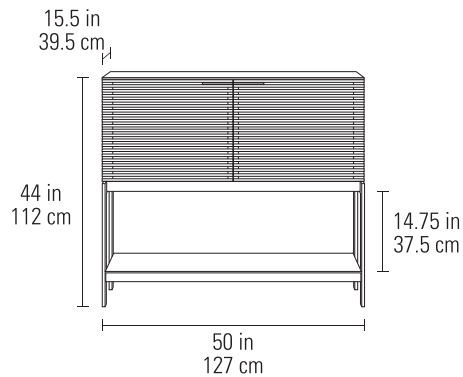

CORRIDOR® S V BAR

CORRIDOR® SV BAR

DESIGN **MATTHEW WEATHERLY**

Although it features a slim profile, the inspired Corridor SV bar pours on the features. Hidden behind louvered hardwood doors is storage for a complete home bar and glassware. Create the perfect storage solution; the interior can be configured a number of ways allowing you to mix it up whenever you need to.

5621 BAR

Dimensions	44H x 50 x 15.5 in 112H x 127 x 39.5 cm
Top Shelf Capacity	100 lbs 45 kg
Interior Shelves Capacity	50 lbs 22.5 kg
Lower Shelf Capacity	100 lbs 45 kg
Drawer Capacity	25 lbs 11 kg
Drawer Dimensions	2.5H x 18.5 x 10.75 in 6.5H x 47 x 27.5 cm
Adjustable Interior Shelves	2
Shelf Spacing	2.5 ins 64 mm; (4 positions)
Weight	156 lbs 70.75 kg

STORAGE DRAWER

Used as a utensil drawer with the included liner or as a tray for bottles without, this push-to-open drawer can be positioned on either side of the cabinet

WINE STORAGE

Horizontal storage compartments accommodate wine bottles of varying sizes