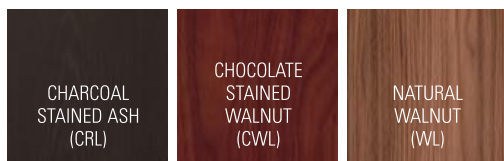

The smooth satin-etched glass top and lower shelf are resistant to scuffs and stains

A versatile lined storage drawer can hold utensils or act as a serving tray for bottles

Stemmed glassware is protected with a felt-lined wooden storage rack to minimize vibration