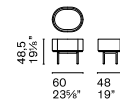

Lake

CS6076-5
CS6076-5 MTO

design by Bernhardt & Vella

Jill
Lake

Letto / Bed
Comodino / Drawer nightstand

CS6206 Boemian T2U
CS6076-5 MTO P15 / P201 / P9C

Lake Comodino / Drawer nightstand
CS6076-5 MTO P15 / P201 / P9C