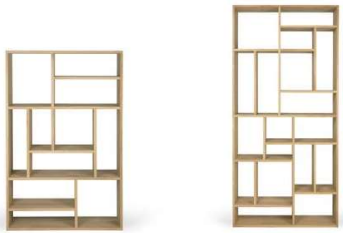

M rack

length x width x height	oak ☉	teak FSC® (N)	oak black ☽
90 x 30 x 139 cm 35.5" x 12" x 54.5"	50772	x	x
104 x 30 x 219 cm 41" x 12" x 86"	50771	14201	50781

oak

teak

oak black

furniture 2026

188

Z rack

length x width x height	oak ☉
93 x 37 x 207 cm 36.5" x 14.5" x 81.5"	50779
125 x 37 x 207 cm 49" x 14.5" x 81.5"	50778

oak

oak

racks

Pirouette rack

length x width x height	oak ☉
60 x 30 x 200 cm 23.5" x 12" x 78.5"	45016