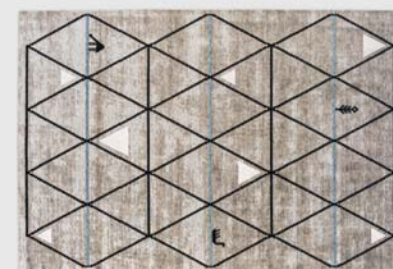

abbinamenti suggeriti · suggested items

gava