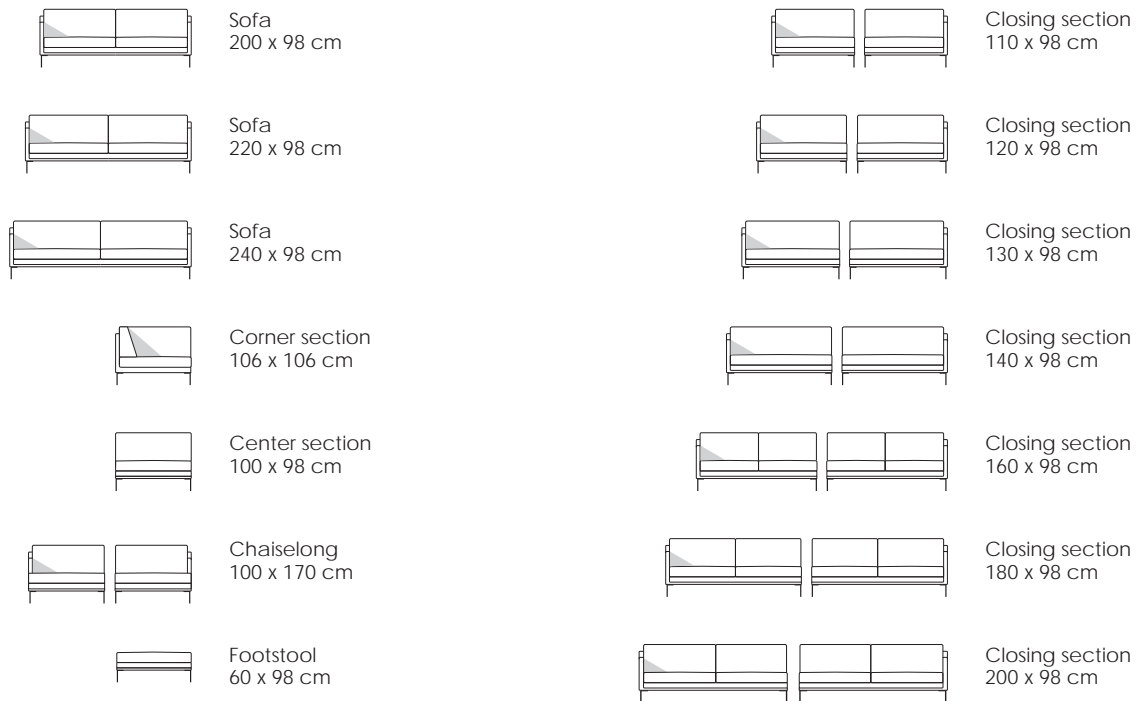

Model Ash · Design by Jens Juul Eilersen

Arm height: 61,5 cm · Arm width: 5 cm · Total depth (frame): 98 cm · Seat depth: 52 cm · Seat height: 41 cm · Total height (frame): 68,5 cm

Scale 1:100
All overall dimensions correspond to frame sizes.
The drawings are not a detailed expression of how the final furniture appears.