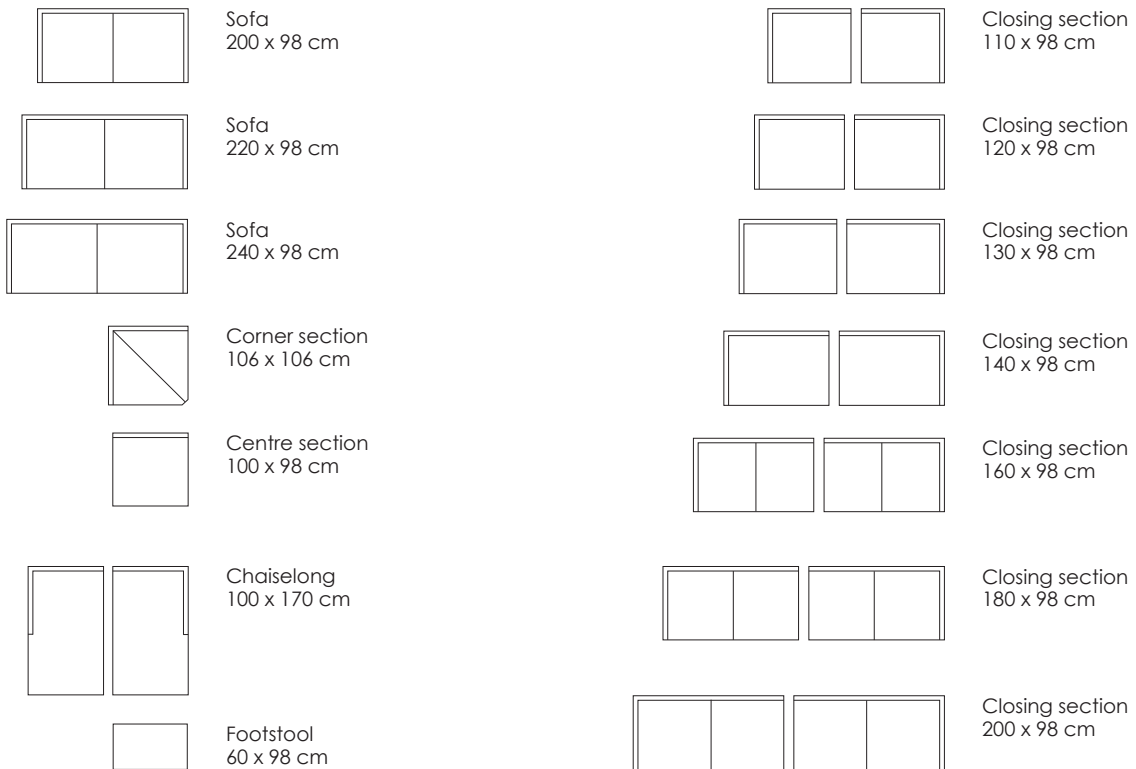

Model Ash · Design by Jens Juul Eilersen

Arm height: 61,5 cm · Arm width: 5 cm · Total depth (frame): 98 cm · Seat depth: 52 cm · Seat height: 41 cm · Total height (frame): 68,5 cm

Scale 1:100
All overall dimensions correspond to frame sizes.
The drawings are not a detailed expression of how the final furniture appears.