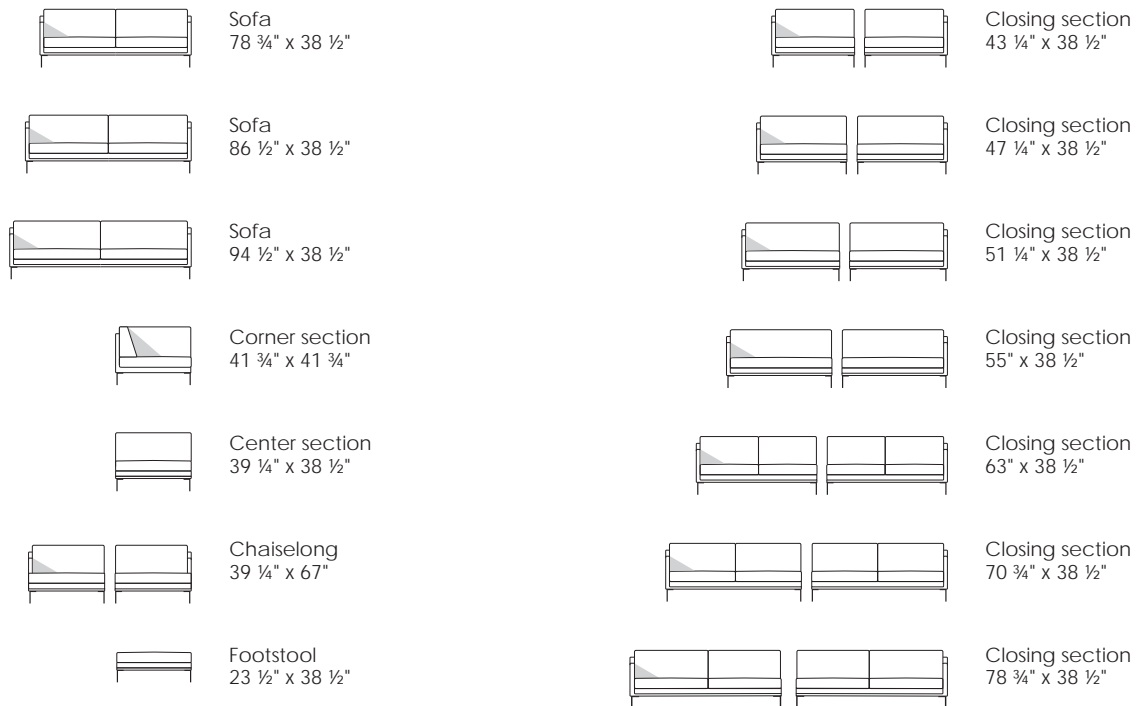

Model Ash · Design by Jens Juul Eilersen

Arm height: 24 ¼" · Arm width: 2" · Total depth (frame): 38 ½" · Seat depth: 20 ½" · Seat height: 16 ¼" · Total height (frame): 27"

Scale 1:100

All overall dimensions correspond to frame sizes.

Model Ash · Design by Jens Juul Eilersen

Arm height: 24 1/4" · Arm width: 2" · Total depth (frame): 38 1/2" · Seat depth: 20 1/2" · Seat height: 16 1/4" · Total height (frame): 27"

Scale 1:100

All overall dimensions correspond to frame sizes.