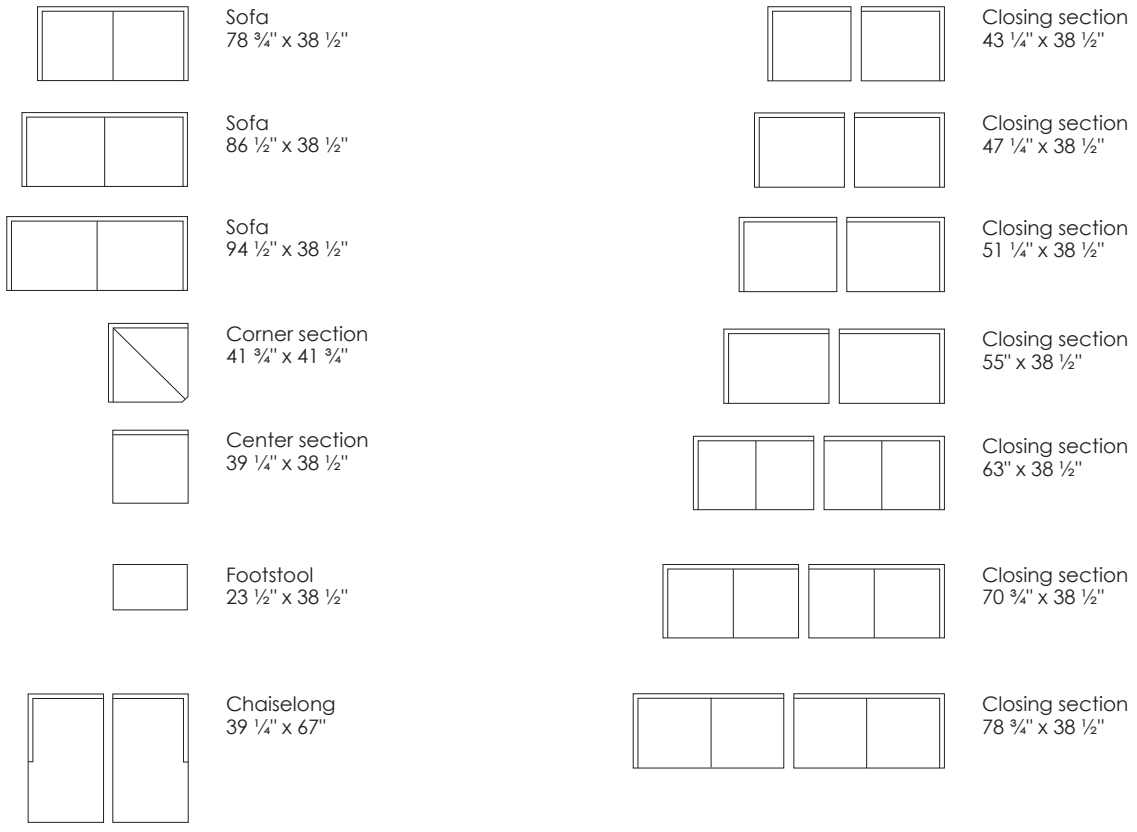

Model Ash · Design by Jens Juul Eilersen

Arm height: 24 ¼" · Arm width: 2" · Total depth (frame): 38 ½" · Seat depth: 20 ½" · Seat height: 16 ¼" · Total height (frame): 27"

Scale 1:100

All overall dimensions correspond to frame sizes.

Model Ash · Design by Jens Juul Eilersen

Arm height: 24 1/4" · Arm width: 2" · Total depth (frame): 38 1/2" · Seat depth: 20 1/2" · Seat height: 16 1/4" · Total height (frame): 27"

Scale 1:100

All overall dimensions correspond to frame sizes.