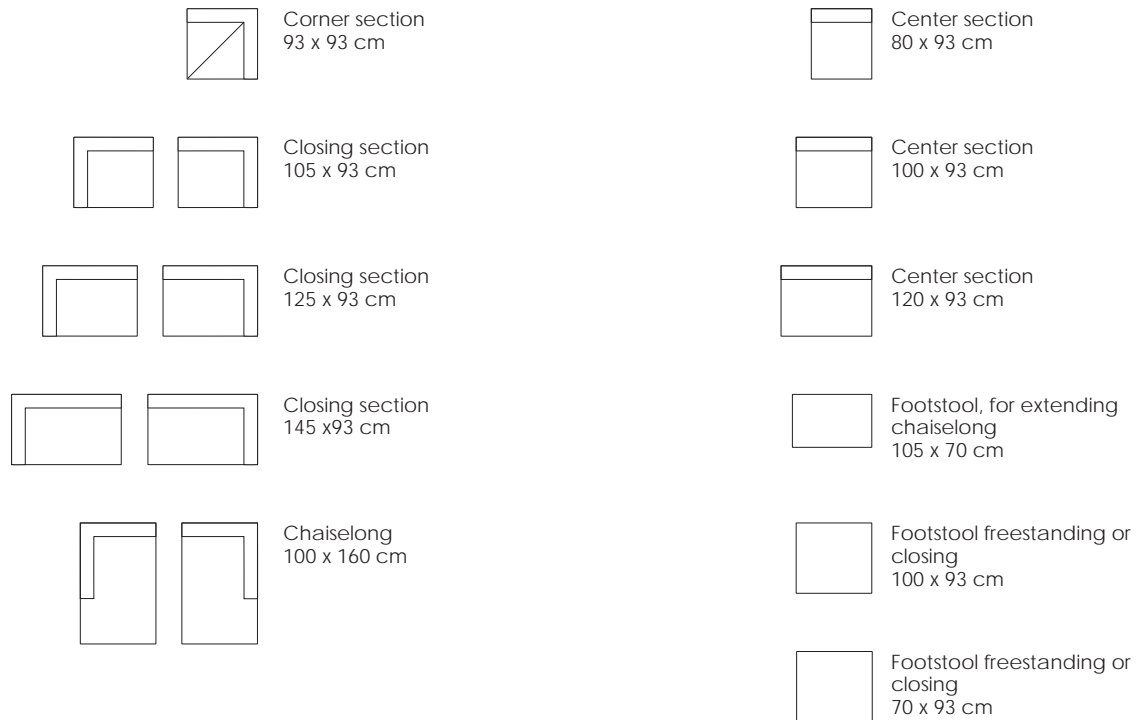

Model Bas- Design by Jens Juul Eilersen

Arm height: 55 cm · Arm width: 18 cm · Total depth (frame): 93 cm · Seat depth: 71,5 cm · Seat height: 39 cm · Total height (frame): 55 cm

Scale 1:100
All overall dimensions correspond to frame sizes.
The drawings are not a detailed expression of how the final furniture appears.