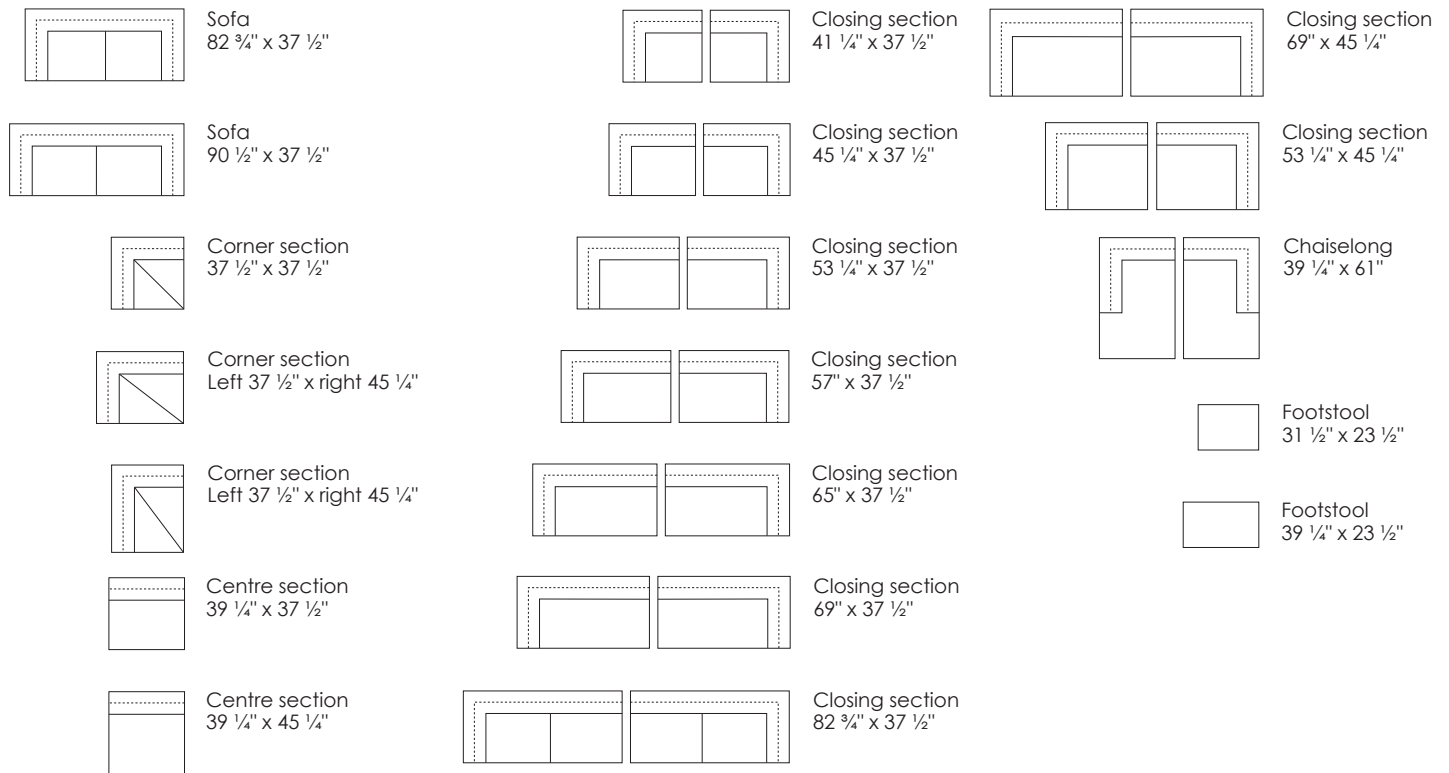

Model Chess · Design by Jens Juul Eilersen

Arm height: 24" · Arm width: 6" - 11 3/4" · Total depth (frame): 37 1/2" and 45 1/2" · Seat depth: 19 3/4" and 27 1/2" · Seat height: 16 1/4" · Total height (frame): 24"

Closing section  
57" x 37 1/2"

Footstool  
39 1/4" x 23 1/2"

Corner section  
Left 37 1/2" x right 45 1/4"

Closing section  
65" x 37 1/2"

Corner section  
Left 45 1/4" x right 37 1/2"

Closing section  
69" x 37 1/2"

Centre section  
39 1/4" x 37 1/2" and 45 1/4"

Closing section  
69" x 45 1/4"

Closing section  
41 1/4" x 37 1/2"

Closing section  
82 3/4" x 37 1/2"

Scale 1:100

All overall dimensions correspond to frame sizes.