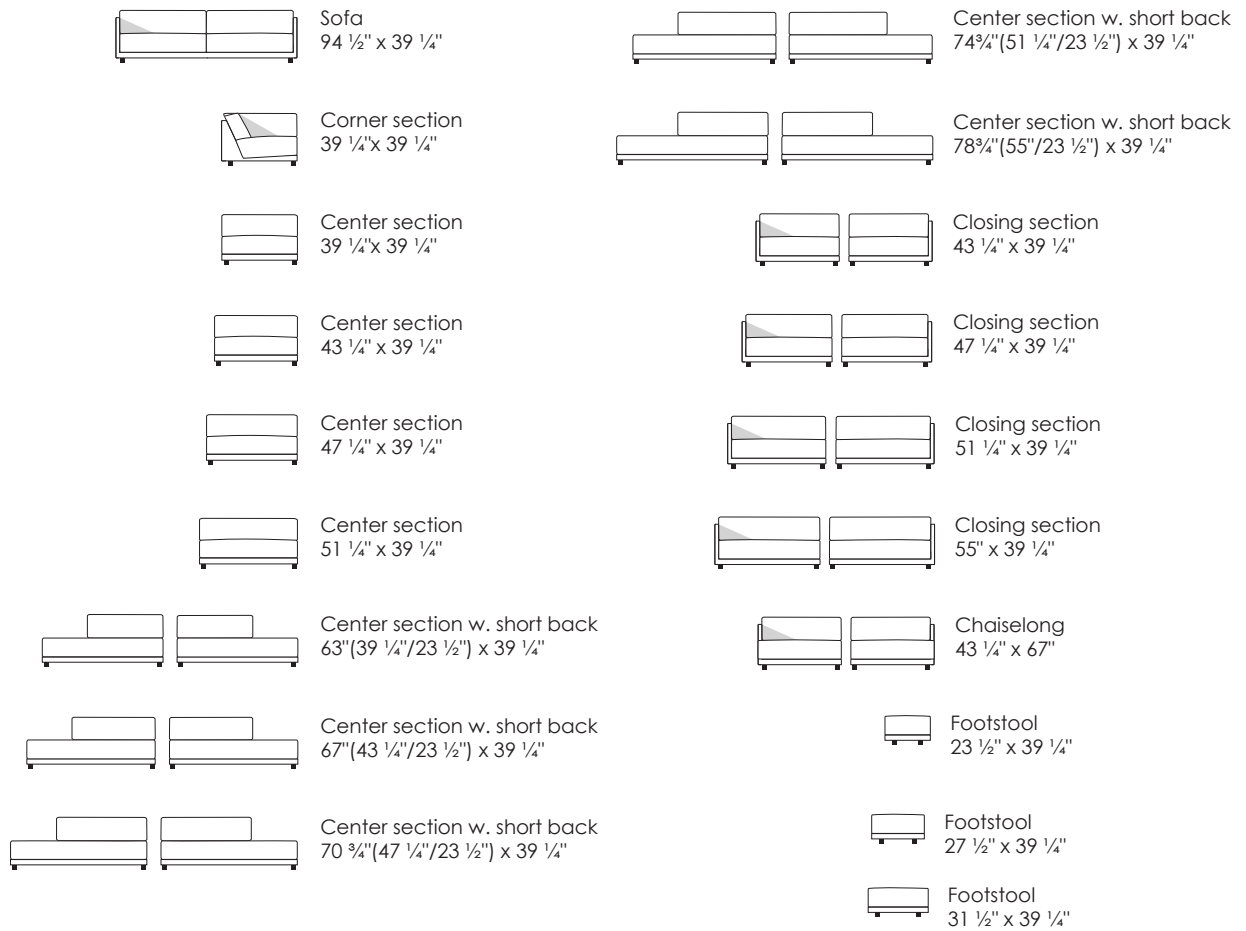

Model Drop · Design by Jens Juul Eilersen

Arm height: 23 1/2" · Arm width: 2 1/4" · Total depth (frame): 39 1/4" · Seat depth: 19 3/4"/26 3/4" · Seat height: 15 3/4" · Total height (frame): 23 1/2"

Scale 1:100
All overall dimensions correspond to frame sizes.
The drawings are not a detailed expression of how the final furniture appears.