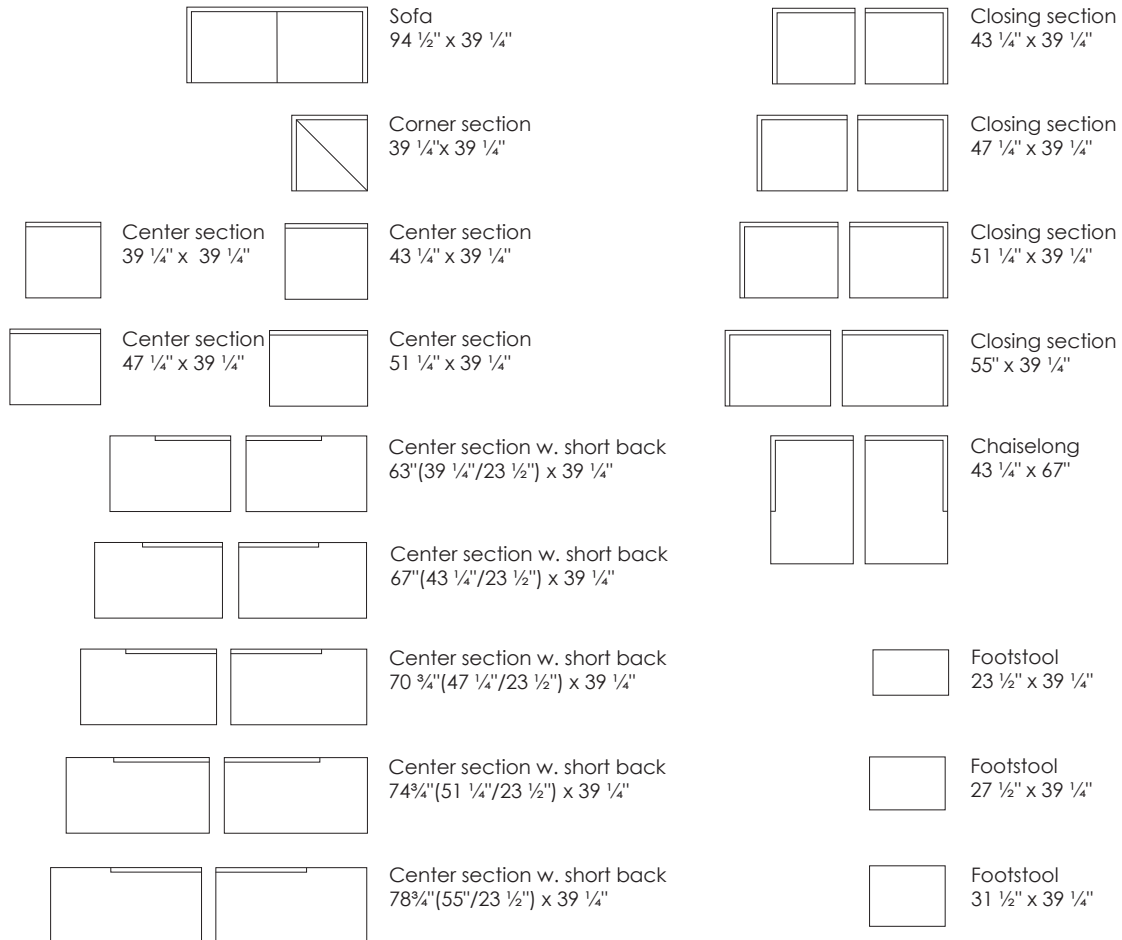

Model Drop · Design by Jens Juul Eilersen

Arm height: 23 1/2" · Arm width: 2 1/4" · Total depth (frame): 39 1/4" · Seat depth: 19 3/4"/26 3/4" · Seat height: 15 3/4" · Total height (frame): 23 1/2"

Scale 1:100
All overall dimensions correspond to frame sizes.
The drawings are not a detailed expression of how the final furniture appears.