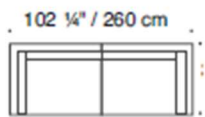

894AC260100
Stock: 2

FLOAT SECTIONAL SOFA
SOFA 102 1/4" x 39 1/4"
CALICO + REMOVEABLE COVER
1x893C0130100 + 1x892C0130100 +
+ 2x89800065055
FABRIC TANGENT 07

CURE II / NUEVA: $7799

LEVEL II, MUNICH: $8499

GRAVEL, PLINDY, TANGENT: $8699

HERRING: $9499

BERLIN, MUNSTER, NATURE: $9999