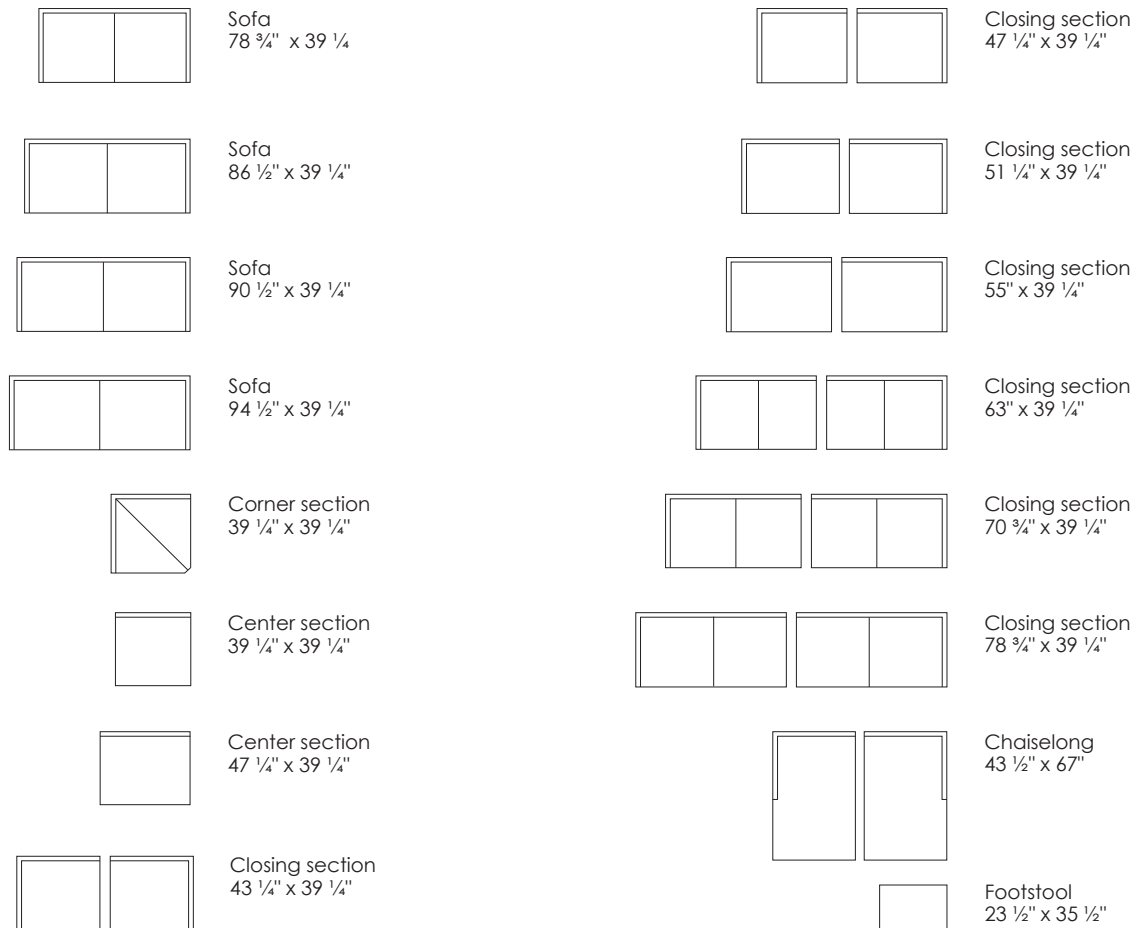

Model Great Ash · Design by Jens Juul Eilersen

Arm height: 22" · Arm width: 2 1/2" · Total depth (frame): 39 1/4" · Seat depth: 20 1/2" · Seat height: 15 1/4" · Total height (frame): 22"

Sofa  
78 3/4" x 39 1/4"

Corner section  
39 1/4" x 39 1/4"

Closing section  
70 3/4" x 39 1/4"

Centre section  
39 1/4" x 39 1/4"

Closing section  
78 3/4" x 39 1/4"

Centre section  
47 1/4" x 39 1/4"

Chaiselong  
43 1/2" x 67"

Closing section  
43 1/4" x 39 1/4"

Footstool  
23 1/2" x 35 1/2"

Scale 1:100

All overall dimensions correspond to frame sizes.

Model Great Ash · Design by Jens Juul Eilersen

Arm height: 22" · Arm width: 2 1/2" · Total depth (frame): 39 1/4" · Seat depth: 20 1/2" · Seat height: 15 1/4" · Total height (frame): 22"

Scale 1:100

All overall dimensions correspond to frame sizes.