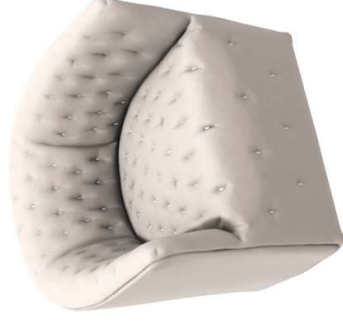

AMELIE ARMCHAIR | swivel

L 28,74 in x P 27,56 in x H 25,98 in

A

Tex Vegas
velvet col.20

B

Tex Creta
col.1D