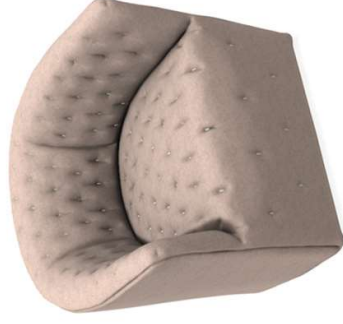

AMELIE ARMCHAIR | swivel

L 28,74 in x P 27,56 in x H 25,98 in

A

Tex Vegas
velvet col.20

B

Tex Creta
col.1D