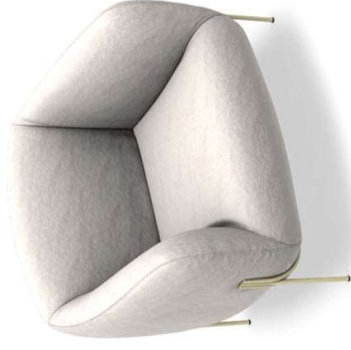

# GEO ARMCHAIR

L 35,43 in x P 32,28 in x H 30,71 in

A

Tex Vegas Velvet  
col.06

B

Tex J'adore  
col.08

RAL 7021  
Structure

Satin Brass  
Structure