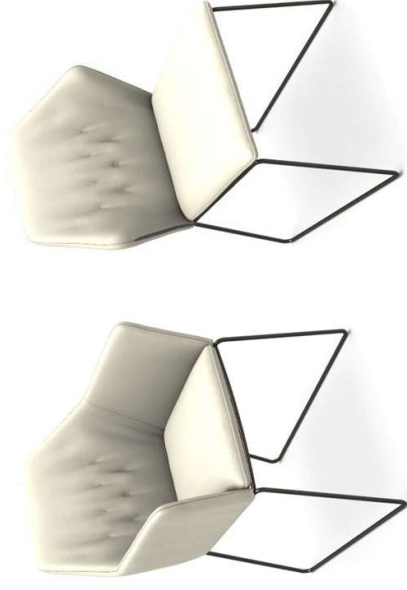

NEW YORK CHAIR

A L 23,23 in x P 21,26 in x H 32,68 in (armrests)
B - L 22,05 x P 21,26 x H 32,68 in

Tex F555 col.01

Black Nickel Structure

NEW YORK CHAIR

A L 23,23 in x P 21,26 in x H 32,68 in (armrests)
B - L 22,05 x P 21,26 x H 32,68 in

Tex 1807 col.01

Black Nickel Structure