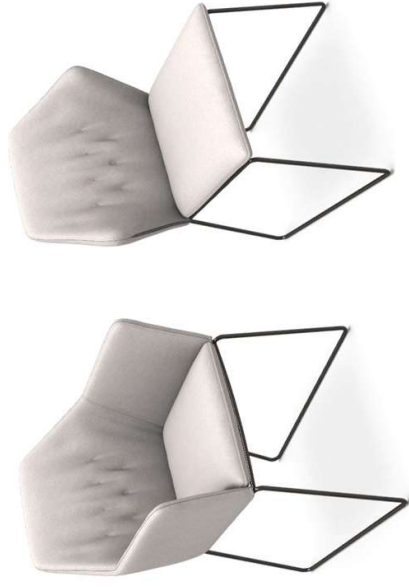

NEW YORK CHAIR

A L 23,23 in x P 21,26 in x H 32,68 in (armrests)
B - L 22,05 x P 21,26 x H 32,68 in

Tex F555 col.01

Black Nickel Structure

NEW YORK CHAIR

A L 23,23 in x P 21,26 in x H 32,68 in (armrests)
B - L 22,05 x P 21,26 x H 32,68 in

Tex 1807 col.01

Black Nickel Structure